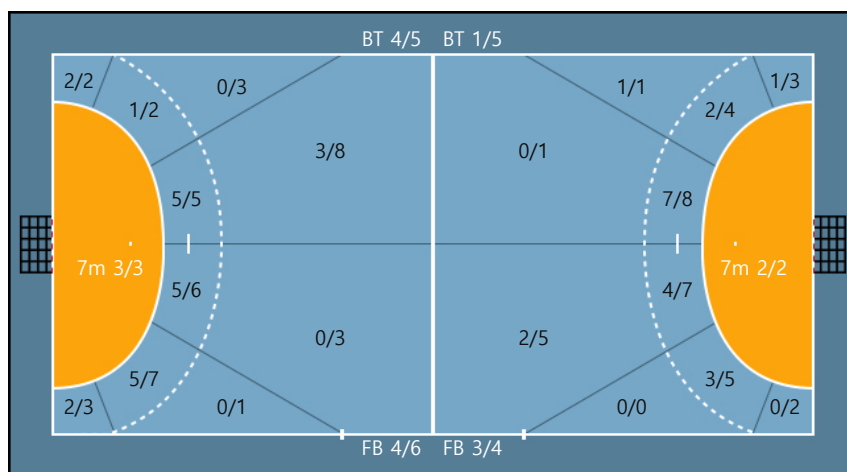

[SK 핸드볼 코리아리그(일반부)]

Shot Distribution

2022. 11. 19 14:00 인천 남동체육관

Referees : 서태웅 / 이형철

Technical officer : 김영진 / 서근영

MVP : 15. 김동명(충남도청)

상무피닉스

22

9 : 11
13 : 15

26

충남도청

충남도청

Players

Goals / Shots

1. 김수환		
0/0	0/0	0/0
0/0	0/0	0/0
0/0	0/0	0/0

3. 김민규		
0/0	0/0	0/0
0/0	0/0	0/0
0/0	0/0	0/0

11. 조정래		
0/0	0/0	0/0
0/0	0/0	0/0
0/0	0/0	0/0

13. 이은호		
1/2	0/0	0/3
0/0	0/0	0/0
0/0	0/0	1/2

15. 김동명		
1/1	0/0	0/0
1/1	0/0	1/1
3/3	0/0	1/1

16. 편익범		
0/0	0/0	0/0
0/0	0/0	0/0
0/0	0/0	0/0

18. 김동준		
0/0	1/1	0/1
0/0	0/0	0/0
0/1	0/0	3/3

19. 남성욱		
0/1	0/0	0/0
0/1	0/0	0/0
0/0	0/0	1/1

21. 남성철		
0/0	0/0	0/0
0/0	0/0	0/0
0/0	0/0	0/0

30. 최범문		
0/1	0/0	0/1
0/0	0/0	2/2
1/2	1/2	1/1

Post: 1

32. 임호섭		
0/0	0/0	0/0
0/0	0/0	0/0
0/0	0/0	0/1

34. 박성한		
1/1	0/0	0/1
0/0	0/0	0/1
2/2	0/0	1/1

55. 박경석		
0/0	0/0	0/0
0/0	0/0	0/0
0/0	0/0	0/0

74. 오황제		
0/0	0/0	0/0
0/0	0/0	0/0
0/0	0/0	0/0

93. 최현근		
0/0	0/0	1/1
0/0	0/0	1/1
0/0	0/0	1/1

Team

Goals / Shots

Team		
3/6	1/1	1/7
1/2	0/0	4/5
6/8	1/2	9/11

Missed: 0 Post: 1 Blocked: 0

Offense

Defense

Goalkeepers

Goals / Shots

1. 김수환		
3/5	0/2	5/6
2/4	0/0	1/3
4/5	0/0	6/7

16. 편익범		
1/1	0/0	0/0
0/0	0/0	0/0
0/0	0/0	0/0

21. 남성철		
0/0	0/2	0/0
0/0	0/0	0/0
0/0	0/0	0/1

2Min	2 Minute Suspensions	AS	Assists	BS	Block Shots	BT	Breakthroughs	RB	Rebound
DR	Disqualification with report	RC	Red cards	FB	Fast Breaks	G/S	Goals/Shots	BD	Blocked
S/S	Saves/Shots	YC	Yellow cards	ST	Steals	TF	Technical Faults	%	Efficiency