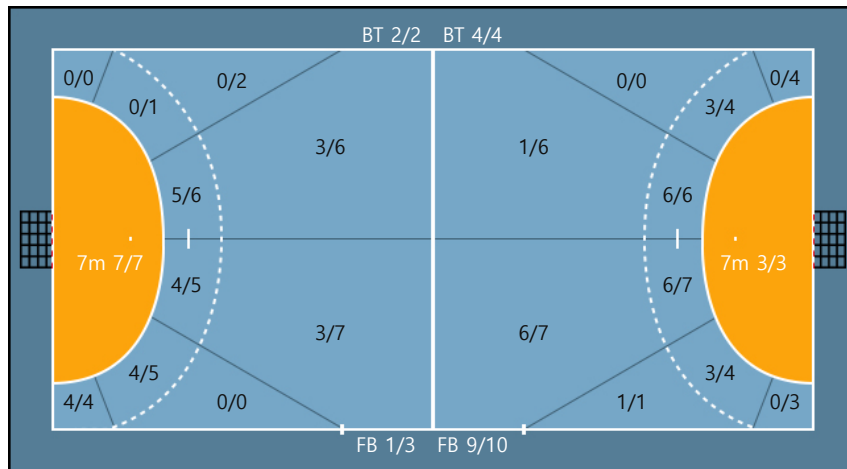

[SK 핸드볼 코리아리그(일반부)]

Shot Distribution

2023. 01. 05 18:00 광명시민체육관

Referees : 이형철 / 서태웅
Technical officer : 강태구 / 강태구
MVP : 24. 권한나(SK슈가글라이더즈)

SK슈가글라이더즈   **30**   15 : 13   **29**   **서울시청**
SK슈가글라이더즈   15 : 16

Players

Goals / Shots

6. 최수지 0/0 0/0 0/0 0/0 0/0 0/0 0/2 0/0 0/0	7. 김수정 0/0 0/0 0/0 0/0 0/0 0/0 0/0 0/0 0/0	8. 이한솔 0/0 0/0 0/0 1/1 0/0 0/0 1/2 0/0 1/1	9. 신다빈 0/0 0/0 0/0 0/0 0/0 0/0 0/0 0/0 0/0	12. 이민지 0/0 0/0 0/0 0/0 0/0 0/0 0/0 0/0 0/0
15. 최수민 0/0 0/0 1/1 1/1 0/0 2/2 1/1 0/0 2/2	17. 이현주 0/0 0/0 0/0 0/0 0/0 0/0 0/1 0/0 0/0	19. 김금정 0/0 0/0 0/0 0/0 0/0 0/0 0/0 0/0 0/0	20. 김하경 0/0 0/0 0/0 0/0 0/0 0/0 0/0 0/0 0/0	21. 심해인 0/0 0/0 0/0 0/0 0/0 0/0 0/0 0/0 0/0
Missed: 1				
22. 배은비 0/0 0/0 0/0 0/0 0/0 0/0 0/0 0/0 0/0	23. 송지은 0/1 0/0 2/2 0/0 0/0 1/1 1/4 0/0 1/1	24. 권한나 0/0 0/0 2/3 0/0 0/0 0/0 5/5 0/0 3/3	27. 김의진 0/0 0/0 0/0 0/0 0/0 0/0 0/0 0/0 0/0	29. 유소정 0/0 0/0 1/1 0/0 0/0 1/1 1/2 0/1 2/3
	Blocked: 1			Blocked: 1
86. 김수연 0/0 0/0 0/0 0/0 0/0 0/0 0/0 0/0 0/0				

Team

Goals / Shots

Team	0/1	0/0	6/7
	2/2	0/0	4/4
	9/17	0/1	9/10

Missed: 1   Post: 0   Blocked: 2

Offense

Defense

Goalkeepers

Goals / Shots

12. 이민지	0/1	0/0	3/3
	0/0	0/0	2/3
	5/7	0/0	6/6
86. 김수연	1/1	0/0	1/1
	0/0	0/2	0/2
	7/7	0/1	4/6

2Min	2 Minute Suspensions	AS	Assists	BS	Block Shots	BT	Breakthroughs	RB	Rebound
DR	Disqualification with report	RC	Red cards	FB	Fast Breaks	G/S	Goals/Shots	BD	Blocked
S/S	Saves/Shots	YC	Yellow cards	ST	Steals	TF	Technical Faults	%	Efficiency