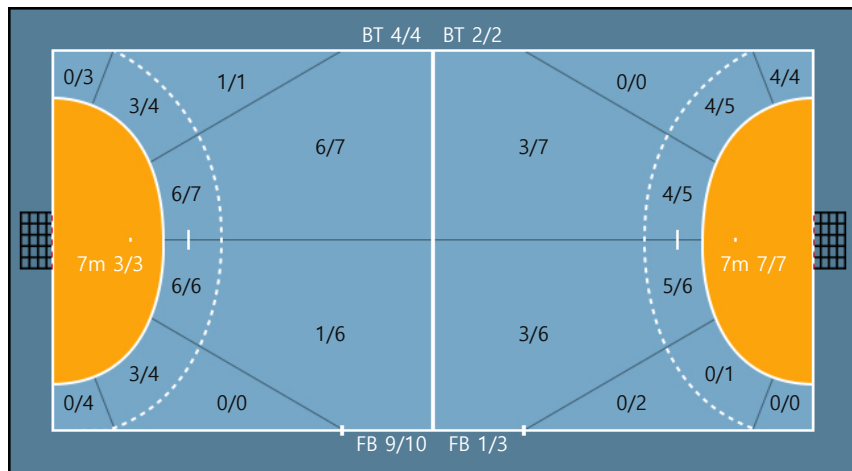

[SK 핸드볼 코리아리그(일반부)]

Shot Distribution

2023. 01. 05 18:00 광명시민체육관

Referees : 이형철 / 서태웅
Technical officer : 강태구 / 강태구
MVP : 24. 권한나(SK슈가글라이더즈)

SK슈가글라이더즈   **30**   15 : 13   **29**   **서울시청**
서울시청

Players

Goals / Shots

2. 송지영		
0/1	0/0	0/0
0/0	0/0	0/0
1/1	0/0	1/2

Post: 1

11. 박수정		
0/0	0/0	0/0
0/0	0/0	0/1
0/0	0/0	0/0

16. 나혜린		
0/0	0/0	0/0
0/0	0/0	0/0
0/0	0/0	0/0

17. 조수연		
0/0	0/0	1/1
0/0	0/0	2/3
6/7	0/0	3/4

Missed: 1 Post: 1 Blocked:

3

20. 이규희		
0/0	0/0	0/0
0/0	0/0	0/0
0/0	0/0	0/0

24. 박지호		
0/0	0/0	0/0
0/0	0/0	0/0
0/0	0/0	0/0

27. 오예나		
0/0	0/0	1/1
0/0	0/0	0/0
1/1	0/0	1/1

Blocked: 1

29. 윤예진		
0/0	0/0	1/1
0/0	0/1	0/1
2/3	0/0	4/4

Missed: 1 Post: 1

31. 양새슬		
1/1	0/0	0/0
0/0	0/0	0/0
0/0	0/0	1/1

33. 최현주		
0/0	0/0	0/0
0/0	0/0	0/0
0/0	0/0	0/0

34. 최한솔		
0/0	0/0	1/1
0/0	0/1	0/0
0/0	0/1	0/0

88. 조아람		
0/0	0/0	0/0
0/0	0/0	0/0
2/2	0/0	0/0

97. 우하림		
0/0	0/0	0/0
0/0	0/0	0/0
0/0	0/0	0/0

Team

Goals / Shots

Team		
1/2	0/0	4/4
0/0	0/2	2/5
12/14	0/1	10/12

Missed: 2 Post: 3 Blocked: 4

Offense

Defense

Goalkeepers

Goals / Shots

16. 나혜린		
0/0	0/0	0/0
0/0	0/0	0/0
1/1	0/0	0/0

97. 우하림		
0/1	0/0	6/7
2/2	0/0	4/4
8/16	0/1	9/10

2Min	2 Minute Suspensions	AS	Assists	BS	Block Shots	BT	Breakthroughs	RB	Rebound
DR	Disqualification with report	RC	Red cards	FB	Fast Breaks	G/S	Goals/Shots	BD	Blocked
S/S	Saves/Shots	YC	Yellow cards	ST	Steals	TF	Technical Faults	%	Efficiency