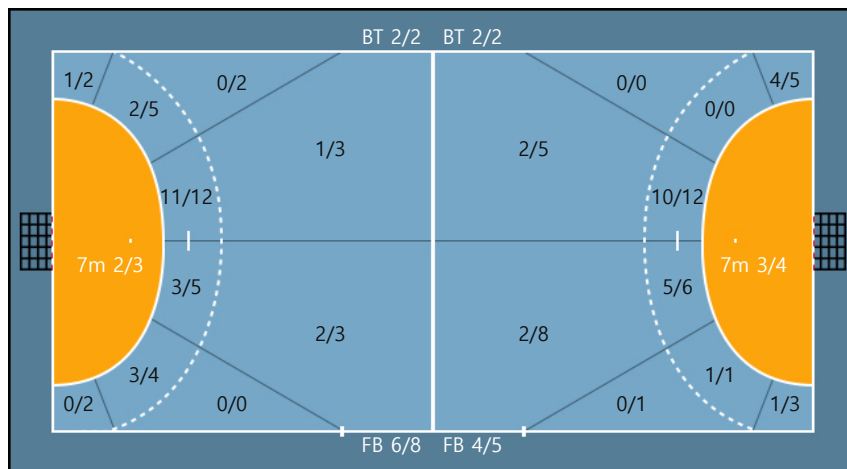

Missed: 2 Post: 2 Blocked: 4

**Offense**

**Defense**

Goalkeepers

Goals / Shots

1. 오사라		
3/4	0/1	5/6
3/6	0/0	0/1
9/12	0/1	8/10

2Min	2 Minute Suspensions	AS	Assists	BS	Block Shots	BT	Breakthroughs	RB	Rebound
DR	Disqualification with report	RC	Red cards	FB	Fast Breaks	G/S	Goals/Shots	BD	Blocked
S/S	Saves/Shots	YC	Yellow cards	ST	Steals	TF	Technical Faults	%	Efficiency