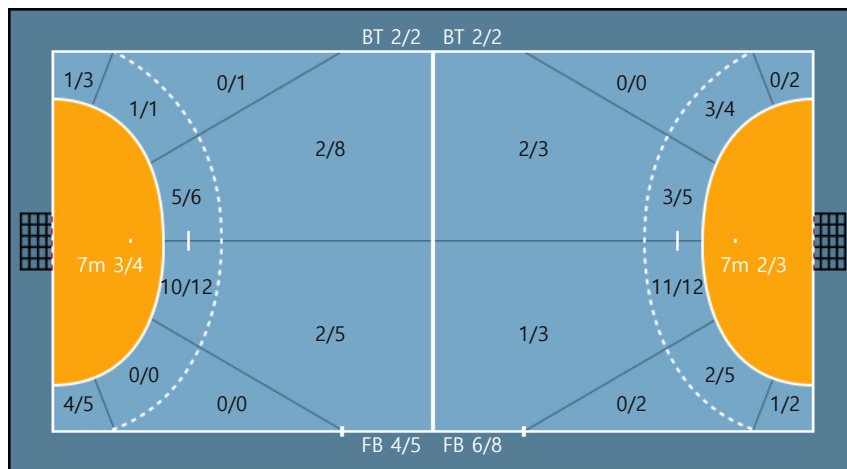

Missed: 1 Post: 3 Blocked: 5

**Offense**

**Defense**

Goalkeepers

Goals / Shots

88. 박조은		
3/5	2/3	2/3
0/0	0/0	1/3
7/11	1/2	8/9

2Min	2 Minute Suspensions	AS	Assists	BS	Block Shots	BT	Breakthroughs	RB	Rebound
DR	Disqualification with report	RC	Red cards	FB	Fast Breaks	G/S	Goals/Shots	BD	Blocked
S/S	Saves/Shots	YC	Yellow cards	ST	Steals	TF	Technical Faults	%	Efficiency