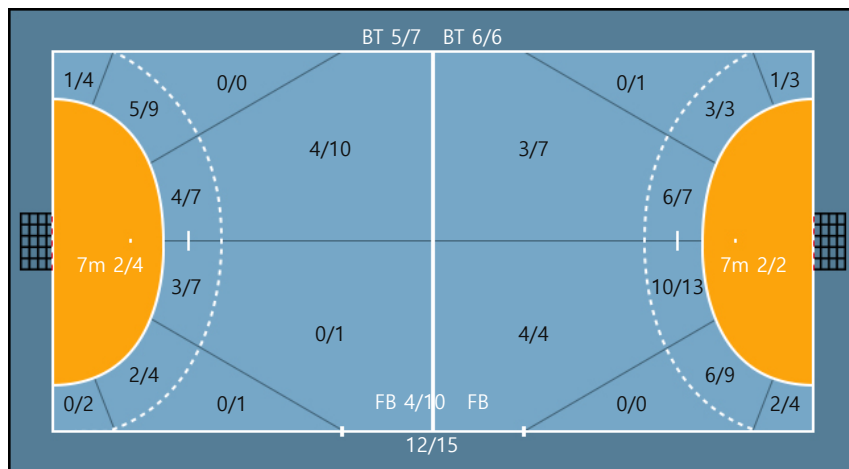

[SK 핸드볼 코리아리그(일반부)]

Shot Distribution

2023. 01. 06 18:00 광명시민체육관

Referees : 이가을 / 차창환

Technical officer : 서근영 / 강태구

MVP : 24. 알리나(부산시설공단)

부산시설공단

37

15 : 10
22 : 11

21

대구광역시청

대구광역시청

Players

Goals / Shots

2. 신민희		
0/0	0/0	0/0
0/0	0/0	0/0
0/0	0/0	0/0

7. 이원정		
0/0	0/0	0/2
0/0	0/0	0/0
0/0	0/0	0/1

9. 최경빈		
0/0	0/0	1/1
0/0	0/0	0/0
1/2	0/0	1/1

12. 이현정		
0/0	0/0	0/0
0/0	0/0	0/0
0/0	0/0	0/0

13. 김민진		
0/0	0/0	0/0
0/0	0/0	0/0
0/0	0/0	0/0

Missed: 1 Blocked: 1

17. 박지원		
0/0	0/0	0/0
0/1	0/0	0/0
0/0	0/0	0/0

19. 허수림		
0/0	0/0	1/1
0/0	0/0	0/0
1/1	0/1	0/0

20. 황은진		
0/0	0/0	0/0
1/1	0/0	0/0
2/3	0/0	1/2

21. 김선화		
1/1	0/0	0/0
0/1	0/0	0/0
2/2	0/1	0/0

22. 김희진		
0/1	0/0	0/1
0/0	0/0	1/2
0/1	0/0	0/1

Missed: 1

Missed: 1

Post: 1 Blocked: 1

Missed: 1 Blocked: 1

23. 김아영		
0/0	0/0	1/1
0/0	0/0	0/0
1/1	0/0	0/0

24. 김예진		
0/0	0/0	0/0
0/0	0/0	0/0
1/2	0/0	1/1

27. 이혜원		
1/1	0/0	0/0
0/1	0/0	1/1
0/0	0/0	0/0

28. 안혜인		
1/1	0/0	0/0
0/0	0/0	0/0
0/0	0/0	1/2

56. 강은지		
0/0	0/0	0/0
0/0	0/0	0/0
0/0	0/0	0/0

Post: 1

Missed: 3 Post: 1

Team

Goals / Shots

Team		
3/4	0/0	3/6
1/4	0/0	2/3
8/12	0/2	4/8

Missed: 7 Post: 3 Blocked: 3

Offense

Defense

Goalkeepers

Goals / Shots

56. 강은지		
4/6	1/1	8/11
1/2	0/1	4/5
5/6	0/1	14/15

2Min	2 Minute Suspensions	AS	Assists	BS	Block Shots	BT	Breakthroughs	RB	Rebound
DR	Disqualification with report	RC	Red cards	FB	Fast Breaks	G/S	Goals/Shots	BD	Blocked
S/S	Saves/Shots	YC	Yellow cards	ST	Steals	TF	Technical Faults	%	Efficiency