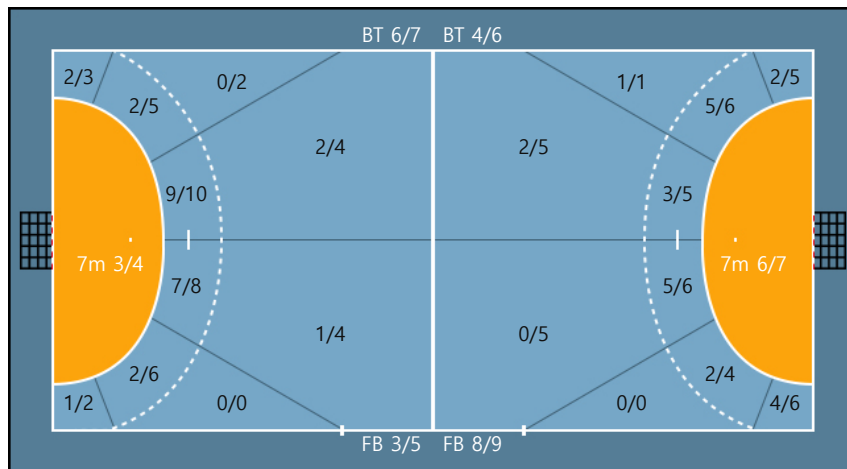

[SK 핸드볼 코리아리그(일반부)]

Shot Distribution

2023. 01. 08 14:00 광명시민체육관

Referees : 조용현 / 정진영

Technical officer : 김국환 / 김영진

MVP : 24. 김소라(경남개발공사)

경남개발공사

30

16 : 11
14 : 19

30

부산시설공단

경남개발공사

Players

Goals / Shots

1. 오사라		
0/0	0/0	0/0
0/0	0/0	0/0
0/0	0/0	0/0

2. 정예영		
0/0	0/0	1/1
0/0	0/0	0/1
1/1	0/0	0/0

7. 노희경		
0/0	0/0	0/0
0/0	0/0	0/0
0/0	0/0	0/1

11. 김연우		
2/2	0/1	1/1
1/1	0/0	0/1
4/4	0/0	0/0

16. 이민영		
0/0	0/0	0/0
0/0	0/0	0/0
0/0	0/0	0/0

Missed: 1 Post: 1 Blocked:

1

18. 배민희		
0/0	0/0	1/1
0/0	0/0	1/2
0/0	0/0	0/0

19. 이지우		
0/0	0/0	0/0
0/0	0/0	0/0
0/0	0/0	0/0

21. 유혜정		
0/0	0/0	0/0
0/0	0/0	0/0
0/0	0/0	0/0

23. 허유진		
1/1	0/0	0/1
0/0	0/0	1/3
0/0	0/0	2/2

24. 김소라		
1/1	0/0	1/1
0/0	1/1	3/3
1/1	0/0	1/1

Missed: 1

Missed: 1 Post: 1

27. 강다혜		
0/0	0/0	0/0
0/0	0/0	0/0
0/0	0/0	0/0

29. 김이슬		
0/0	0/0	0/0
0/0	0/0	0/0
0/0	0/0	0/0

31. 최지혜		
1/3	0/0	0/0
0/2	0/0	0/0
3/3	2/2	0/0

33. 이연송		
0/0	0/0	0/0
0/0	0/0	0/0
0/0	0/0	0/0

Missed: 2 Blocked: 1

Team

Goals / Shots

Team		
5/7	0/1	4/5
1/3	1/1	5/10
9/9	2/2	3/4

Missed: 5 Post: 2 Blocked: 2

Offense

Defense

Goalkeepers

Goals / Shots

1. 오사라		
2/4	0/0	3/6
3/5	0/0	5/8
9/11	0/1	7/8

16. 이민영		
0/0	0/0	0/0
0/0	0/0	0/0
1/1	0/0	0/0

2Min	2 Minute Suspensions	AS	Assists	BS	Block Shots	BT	Breakthroughs	RB	Rebound
DR	Disqualification with report	RC	Red cards	FB	Fast Breaks	G/S	Goals/Shots	BD	Blocked
S/S	Saves/Shots	YC	Yellow cards	ST	Steals	TF	Technical Faults	%	Efficiency