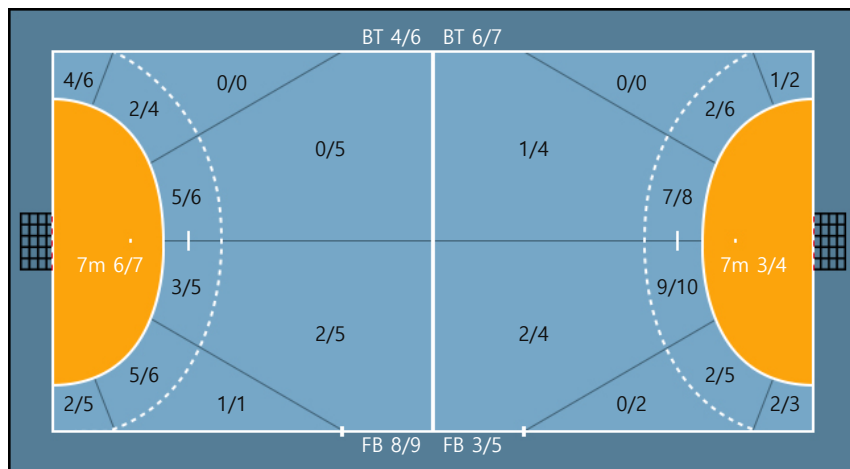

Goals / Shots

Team		
2/4	0/0	3/6
3/5	0/0	5/8
10/12	0/1	7/8

Missed: 3 Post: 3 Blocked: 3

Offense

Defense

Goalkeepers

Goals / Shots

28. 가비나		
4/4	0/0	2/3
0/1	0/0	4/6
6/6	0/0	3/3

74. 이주현		
1/3	0/1	2/2
1/2	0/0	1/4
3/3	2/2	0/1

2Min	2 Minute Suspensions	AS	Assists	BS	Block Shots	BT	Breakthroughs	RB	Rebound
DR	Disqualification with report	RC	Red cards	FB	Fast Breaks	G/S	Goals/Shots	BD	Blocked
S/S	Saves/Shots	YC	Yellow cards	ST	Steals	TF	Technical Faults	%	Efficiency