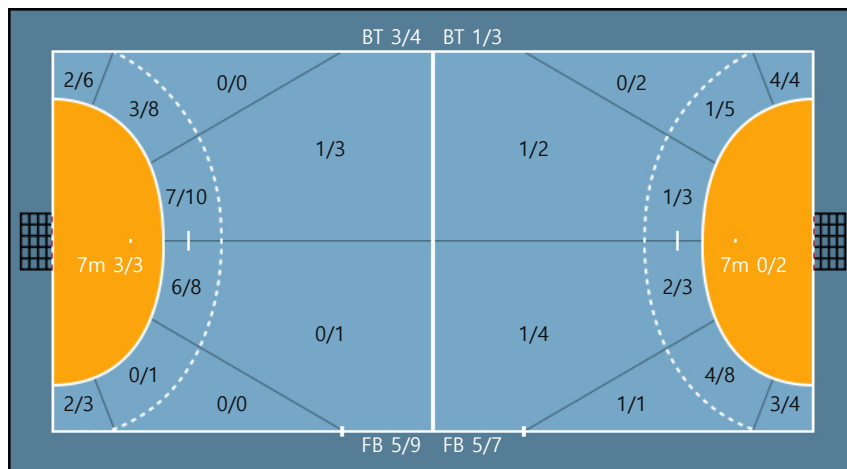

[SK 핸드볼 코리아리그(일반부)]

Shot Distribution

2023. 01. 08 16:00 광명시민체육관

Referees : 이가을 / 차창환

Technical officer : 서근영 / 강태구

MVP : 10. 원선필(광주도시공사)

광주도시공사

24

14 : 10
10 : 8

18

대구광역시청

광주도시공사

Players

Goals / Shots

1. 손민지		
0/0	0/0	0/0
0/0	0/0	0/0
0/0	0/0	0/0

2. 방민서		
0/0	0/0	0/0
0/0	0/0	0/0
0/1	0/0	0/0

7. 김수민		
1/1	0/0	1/1
0/0	0/0	0/0
0/1	0/0	0/1

9. 서아루		
1/1	1/1	1/1
0/0	0/0	0/0
0/0	0/0	0/0

10. 원선필		
2/3	0/0	0/0
0/0	0/0	0/0
0/0	0/0	2/2

Post: 1

Missed: 1

11. 이슬기		
0/0	0/0	0/0
0/0	0/0	0/0
0/0	0/0	0/0

13. 정현희		
1/2	0/0	0/1
1/1	0/0	0/0
1/1	0/0	0/0

14. 나지현		
0/0	0/0	0/0
0/0	0/0	0/0
0/0	0/0	0/0

20. 김지혜		
0/0	0/0	0/0
0/0	0/0	0/0
0/0	0/0	0/0

21. 김금순		
0/0	0/0	0/0
0/0	0/0	0/1
1/1	0/0	0/0

Missed: 1

Post: 1

22. 박세림		
0/0	0/0	0/0
0/0	0/0	0/0
0/0	0/0	0/0

23. 송혜수		
0/0	0/0	1/1
0/0	0/0	0/1
0/1	0/0	0/0

24. 강경민		
2/3	0/0	1/1
0/0	0/0	1/3
2/2	2/2	1/2

29. 김지현		
1/1	0/0	0/1
0/0	0/0	0/0
0/0	0/0	0/0

88. 박조은		
0/0	0/0	0/0
0/0	0/0	0/0
0/0	0/0	0/0

Post: 1

Team

Goals / Shots

Team		
8/11	1/1	4/6
1/1	0/0	1/5
4/7	2/2	3/5

Missed: 2 Post: 3 Blocked: 0

Offense

Defense

Goalkeepers

Goals / Shots

1. 손민지		
0/0	0/0	3/4
0/4	0/0	1/2
3/3	0/1	3/5

88. 박조은		
1/1	0/1	1/1
0/1	0/0	0/1
1/2	1/1	3/5

2Min	2 Minute Suspensions	AS	Assists	BS	Block Shots	BT	Breakthroughs	RB	Rebound
DR	Disqualification with report	RC	Red cards	FB	Fast Breaks	G/S	Goals/Shots	BD	Blocked
S/S	Saves/Shots	YC	Yellow cards	ST	Steals	TF	Technical Faults	%	Efficiency