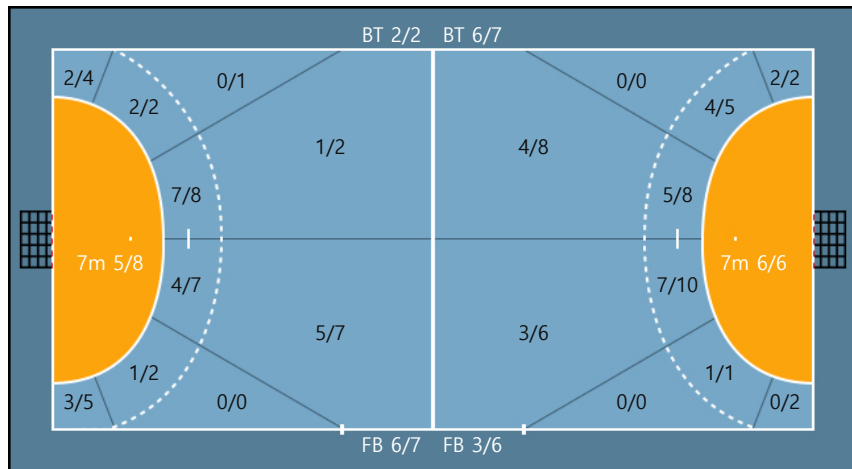

[SK 핸드볼 코리아리그(일반부)]

Shot Distribution

2023. 01. 12 16:00 부산기장체육관

Referees : 이가을 / 차창환

Technical officer : 강태구 / 오용기

MVP : 24. 알리나(부산시설공단)

인천광역시청

30

15 : 18
15 : 14

32

부산시설공단

인천광역시청

Players

Goals / Shots

1. 최민정		
0/0	0/0	0/0
0/0	0/0	0/0
0/0	0/0	0/0

6. 이호진		
1/1	0/0	0/1
0/0	0/0	0/0
3/4	0/0	2/3

7. 신은주		
1/1	0/0	1/1
0/0	0/0	0/1
2/2	0/0	0/0

8. 여인지		
0/0	0/0	0/0
0/0	0/0	0/0
0/0	0/0	0/0

13. 장나연		
2/2	1/1	0/0
0/0	0/0	1/1
1/1	0/0	2/2

Missed: 2 Post: 1 Blocked:

Missed: 1

2

16. 이가은		
0/0	0/0	0/0
0/0	0/0	0/0
0/0	0/0	0/0

18. 김한령		
1/1	0/0	1/1
0/0	0/0	0/1
2/2	0/0	1/1

19. 이한주		
0/0	0/0	0/0
0/0	0/0	0/0
0/0	0/0	0/0

20. 김설희		
0/0	0/0	0/0
0/0	0/0	0/0
0/0	0/0	0/0

21. 김성은		
0/0	0/0	0/0
0/0	0/0	0/1
0/0	0/0	0/0

23. 오예담		
0/0	0/0	0/0
0/0	0/0	0/0
1/1	0/0	0/1

24. 차서연		
0/0	0/0	0/0
0/0	0/0	0/1
0/0	0/0	0/0

Blocked: 1

26. 강주빈		
3/3	0/0	1/1
0/0	0/0	0/1
1/1	0/0	0/1

29. 신다래		
2/2	0/0	0/0
0/0	0/0	0/0
0/0	0/0	0/0

Missed: 1 Post: 1

Team

Goals / Shots

Team		
10/10	1/1	3/4
0/0	0/0	1/6
10/11	0/0	5/8

Missed: 4 Post: 2 Blocked: 3

Offense

Defense

Goalkeepers

Goals / Shots

1. 최민정		
1/2	0/0	1/3
2/3	0/0	1/1
0/0	0/0	0/0

16. 이가은		
5/6	0/0	2/2
0/1	0/0	5/6
6/8	0/1	8/8

2Min	2 Minute Suspensions	AS	Assists	BS	Block Shots	BT	Breakthroughs	RB	Rebound
DR	Disqualification with report	RC	Red cards	FB	Fast Breaks	G/S	Goals/Shots	BD	Blocked
S/S	Saves/Shots	YC	Yellow cards	ST	Steals	TF	Technical Faults	%	Efficiency