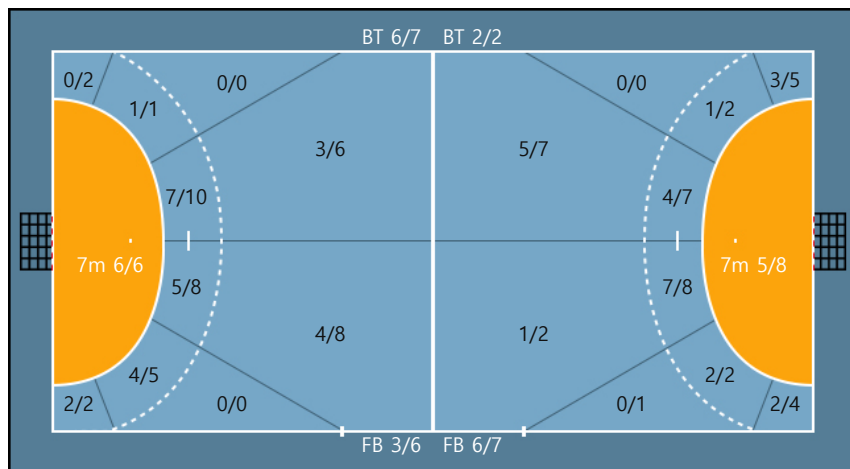

Offense

Defense

Goalkeepers

Goals / Shots

28. 가비나		
5/5	0/0	2/3
0/0	0/0	0/4
7/8	0/0	5/6

74. 이주현		
5/5	1/1	1/1
0/0	0/0	1/2
3/3	0/0	0/2

2Min	2 Minute Suspensions	AS	Assists	BS	Block Shots	BT	Breakthroughs	RB	Rebound
DR	Disqualification with report	RC	Red cards	FB	Fast Breaks	G/S	Goals/Shots	BD	Blocked
S/S	Saves/Shots	YC	Yellow cards	ST	Steals	TF	Technical Faults	%	Efficiency