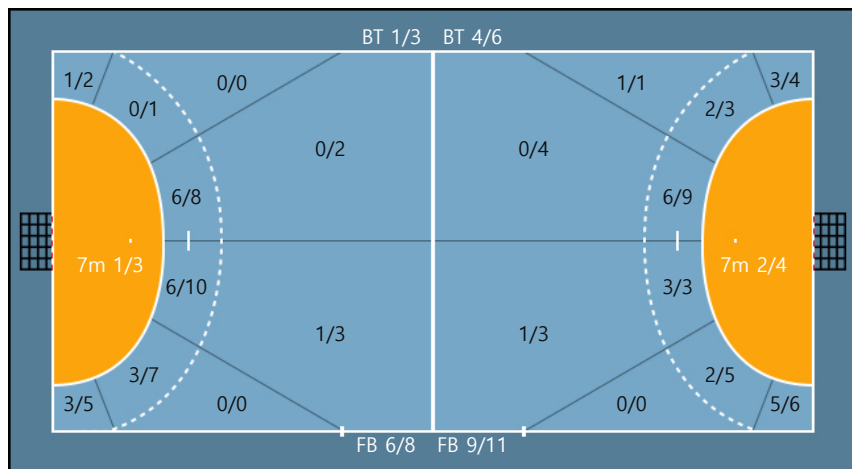

[SK 핸드볼 코리아리그(일반부)]

Shot Distribution

2023. 01. 12 18:00 부산기장체육관

Referees : 이형철 / 서태웅

Technical officer : 이항걸 / 심경섭

MVP : 27. 전지연(삼척시청)

삼척시청 25 12 : 7 21 경남개발공사

경남개발공사

Players

Goals / Shots

1. 오사라		
0/0	0/0	0/0
0/0	0/0	0/0
0/0	0/0	0/0

2. 정예영		
0/0	0/0	1/1
0/0	0/0	1/1
1/2	0/1	0/0

7. 노희경		
0/0	0/0	0/0
0/1	0/0	0/0
1/1	0/0	0/0

11. 김연우		
0/0	0/0	1/1
0/0	0/0	1/1
0/0	0/0	0/0

16. 이민영		
0/0	0/0	0/0
0/0	0/0	0/0
0/0	0/0	0/0

Post: 1

Missed: 1 Blocked: 3

18. 배민희		
0/0	0/0	0/0
0/0	0/0	0/0
1/1	0/0	0/0

19. 이지우		
0/0	0/0	0/0
0/0	0/0	0/0
0/0	0/0	0/0

21. 유혜정		
0/0	0/0	0/0
0/0	0/1	0/0
1/1	0/0	1/1

23. 허유진		
1/2	0/0	0/1
0/1	0/0	0/0
0/0	0/0	1/2

24. 김소라		
0/0	0/0	0/0
0/0	0/0	1/2
2/2	0/0	2/2

27. 강다혜		
0/0	0/0	0/1
0/0	0/0	0/1
0/0	0/0	2/3

29. 김이슬		
0/0	0/0	0/0
0/0	0/0	0/0
0/0	0/0	0/0

31. 최지혜		
0/0	0/0	0/0
0/0	0/0	0/0
1/3	0/1	0/0

33. 이연송		
0/0	0/0	1/1
0/0	0/0	0/1
0/0	0/0	1/2

Missed: 1 Blocked: 1

Blocked: 2

Team

Goals / Shots

Team		
1/2	0/0	3/5
0/2	0/1	3/6
7/10	0/2	7/10

Missed: 2 Post: 1 Blocked: 6

Offense

Defense

Goalkeepers

Goals / Shots

1. 오사라		
3/5	1/1	2/2
2/6	0/0	1/3
8/10	1/1	5/5

2Min	2 Minute Suspensions	AS	Assists	BS	Block Shots	BT	Breakthroughs	RB	Rebound
DR	Disqualification with report	RC	Red cards	FB	Fast Breaks	G/S	Goals/Shots	BD	Blocked
S/S	Saves/Shots	YC	Yellow cards	ST	Steals	TF	Technical Faults	%	Efficiency