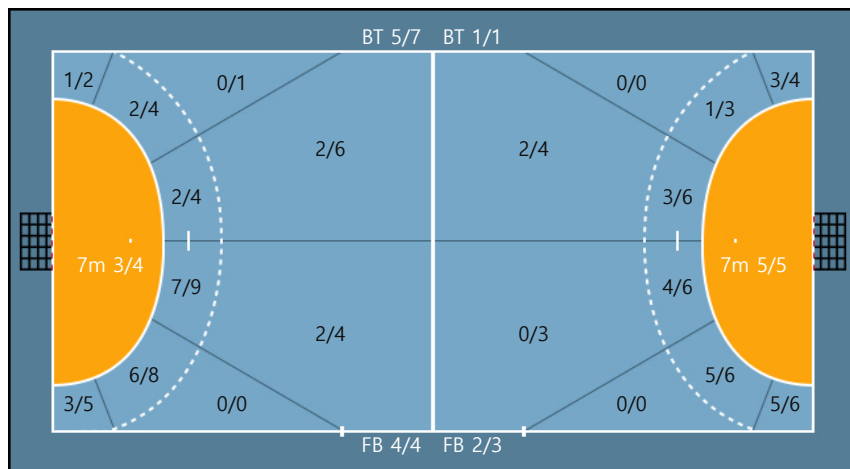

[SK 핸드볼 코리아리그(일반부)]

Shot Distribution

2023. 01. 13 16:00 부산기장체육관

Referees : 조용현 / 박현진

Technical officer : 강태구 / 이항걸

MVP : 88. 박조은(광주도시공사)

SK슈가글라이더즈   **28**   17 : 16   **28**   **광주도시공사**
SK슈가글라이더즈   11 : 12

Players

Goals / Shots

6. 최수지		
0/0	0/0	2/2
0/0	0/0	0/0
0/0	0/1	1/1

Post: 1

7. 김수정		
1/1	0/0	0/0
0/0	0/0	0/0
0/0	0/1	0/0

8. 이한솔		
0/0	0/0	0/0
0/0	0/0	0/0
0/1	0/0	1/1

9. 신다빈		
0/0	0/0	0/0
0/0	0/0	0/0
0/0	0/0	0/0

12. 이민지		
0/0	0/0	0/0
0/0	0/0	0/0
0/0	0/0	0/0

15. 최수민		
0/2	0/0	3/3
0/0	0/0	1/2
2/2	0/0	2/2

17. 이현주		
0/0	0/0	0/0
1/2	0/0	0/1
0/0	0/0	0/0

19. 김금정		
0/0	0/0	0/0
0/0	0/0	0/0
0/0	0/0	0/0

20. 김하경		
0/0	0/0	0/0
0/0	0/0	0/0
0/0	0/0	0/0

21. 심해인		
0/0	0/0	0/0
0/0	0/0	0/0
0/0	0/0	0/0

23. 송지은		
0/0	0/0	1/1
0/1	0/0	0/0
1/2	0/0	1/3

24. 권한나		
1/1	0/0	0/0
0/0	0/0	0/0
2/3	0/0	2/3

Blocked: 1

27. 김의진		
0/0	0/0	0/0
0/0	0/0	0/0
0/0	0/0	0/0

29. 유소정		
1/2	0/0	1/1
2/3	0/0	0/0
0/0	0/1	2/2

Missed: 1

86. 김수연		
0/0	0/0	0/0
0/0	0/0	0/0
0/0	0/0	0/0

Team

Goals / Shots

Team		
3/6	0/0	7/7
3/6	0/0	1/3
5/8	0/3	9/12

Missed: 1   Post: 1   Blocked: 1

Offense

Defense

Goalkeepers

Goals / Shots

12. 이민지		
3/3	0/0	1/2
1/1	0/0	1/1
4/6	1/2	5/5

86. 김수연		
1/1	0/0	2/2
1/2	0/0	3/4
2/3	0/0	3/4

2Min	2 Minute Suspensions	AS	Assists	BS	Block Shots	BT	Breakthroughs	RB	Rebound
DR	Disqualification with report	RC	Red cards	FB	Fast Breaks	G/S	Goals/Shots	BD	Blocked
S/S	Saves/Shots	YC	Yellow cards	ST	Steals	TF	Technical Faults	%	Efficiency