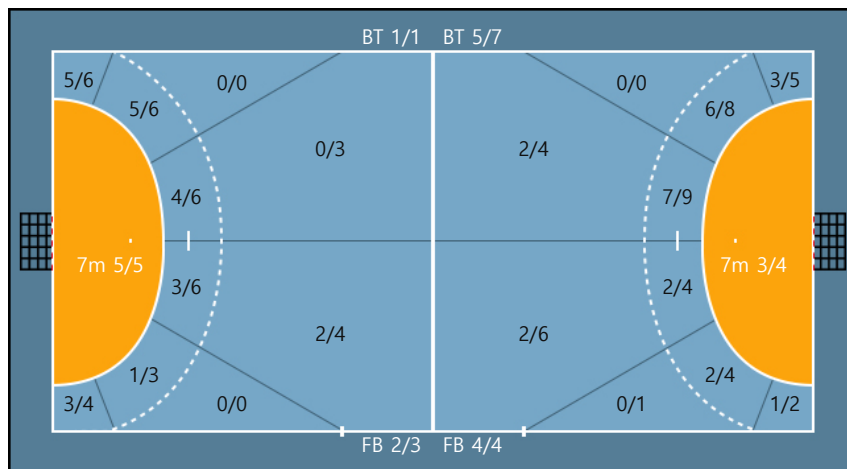

[SK 핸드볼 코리아리그(일반부)]

Shot Distribution

2023. 01. 13 16:00 부산기장체육관

Referees : 조용현 / 박현진
Technical officer : 강태구 / 이항걸
MVP : 88. 박조은(광주도시공사)

SK슈가글라이더즈   **28**   17 : 16   **28**   **광주도시공사**
광주도시공사

Players

Goals / Shots

1. 손민지 0/0 0/0 0/0 0/0 0/0 0/0 0/0 0/0 0/0	2. 방민서 0/0 0/0 0/0 0/0 0/0 0/0 0/0 0/0 0/0	7. 김수민 0/0 0/0 0/0 0/0 0/0 0/0 0/0 0/0 0/0	9. 서아루 0/0 0/0 0/0 1/1 0/0 0/0 0/0 0/0 2/3	10. 원선필 0/0 0/0 0/0 0/0 0/0 1/1 0/0 0/0 0/0
11. 이슬기 0/0 0/0 0/0 0/0 0/0 0/0 0/0 0/0 0/0	13. 정현희 1/1 0/0 1/2 0/0 0/0 0/0 0/1 0/0 1/1	14. 나지현 0/0 0/0 0/0 0/0 0/0 0/0 0/0 0/0 0/0	20. 김지혜 0/0 0/0 0/0 0/0 0/0 0/0 0/0 0/0 0/0 Missed: 1	21. 김금순 1/1 0/0 0/0 0/0 0/0 2/2 1/1 0/0 1/1
22. 박세림 0/0 0/0 0/0 0/0 0/0 0/0 0/0 0/0 0/0	23. 송혜수 1/1 0/0 0/0 0/0 0/0 0/0 0/0 1/1 1/1 Missed: 1	24. 강경민 1/1 0/0 2/2 1/2 0/0 1/1 4/6 0/1 2/2 Missed: 1 Post: 1	29. 김지현 0/0 0/0 0/0 0/0 0/0 0/1 1/1 0/0 1/1 Missed: 1 Post: 2	88. 박조은 0/0 0/0 0/0 0/0 0/0 0/0 0/0 0/0 0/0

Team

Goals / Shots

Team	1	2	3
4/4	0/0	3/4	
2/3	0/0	4/5	
6/9	1/2	8/9	

Missed: 4   Post: 3   Blocked: 0

Offense

Defense

Goalkeepers

Goals / Shots

1. 손민지 0/0 0/0 0/0 0/0 0/0 0/0 0/0 0/0 1/1	88. 박조은 3/6 0/0 7/7 3/6 0/0 1/3 5/8 0/3 8/11

2Min	2 Minute Suspensions	AS	Assists	BS	Block Shots	BT	Breakthroughs	RB	Rebound
DR	Disqualification with report	RC	Red cards	FB	Fast Breaks	G/S	Goals/Shots	BD	Blocked
S/S	Saves/Shots	YC	Yellow cards	ST	Steals	TF	Technical Faults	%	Efficiency