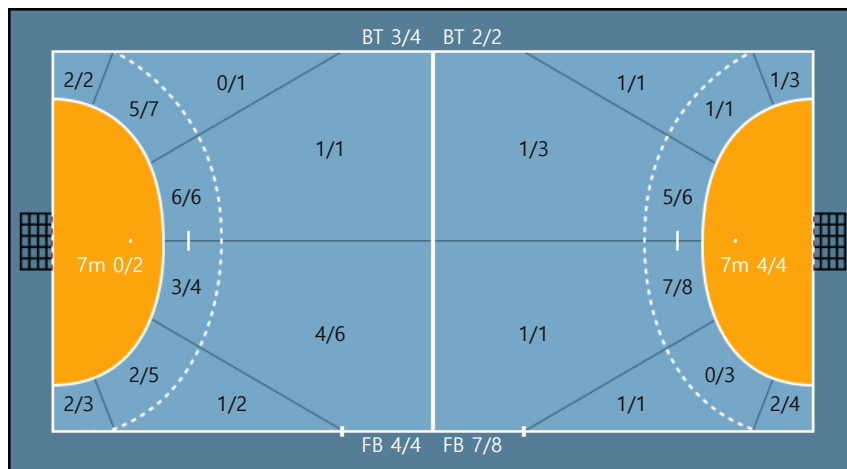

[SK 핸드볼 코리아리그(일반부)]

Shot Distribution

2023. 01. 13 18:00 부산기장체육관

Referees : 이형철 / 서태웅
Technical officer : 심경섭 / 오용기
MVP : 17. 조수연(서울시청)

서울시청   26   14 : 9   24   대구광역시청

서울시청

Players

Goals / Shots

2. 송지영		
1/1	0/0	1/1
0/0	0/0	0/0
0/0	0/0	1/1

11. 박수정		
0/0	0/0	0/0
0/0	0/0	0/0
0/0	0/0	0/0

16. 나혜린		
0/0	0/0	0/0
0/0	0/0	0/0
0/0	0/0	0/0

17. 조수연		
0/1	0/0	1/1
0/1	1/1	0/0
3/4	0/0	2/3

20. 이규희		
0/0	0/0	0/0
0/0	0/0	0/0
0/0	0/0	0/0

Blocked: 4

24. 박지호		
0/0	1/1	0/0
0/0	0/0	0/0
0/0	0/0	0/0

27. 오예나		
0/0	0/0	0/0
0/0	0/0	0/0
2/2	0/0	1/1

29. 윤예진		
0/0	0/0	0/0
0/0	0/0	1/1
2/2	0/0	1/1

33. 최현주		
0/0	0/0	0/0
0/0	0/0	0/0
0/0	0/0	0/0

34. 최한솔		
3/3	0/0	0/0
1/1	1/1	0/0
0/0	0/0	2/4

Post: 1

Post: 2

Post: 1

88. 조아람		
0/1	0/0	0/0
1/1	0/1	0/0
0/0	0/0	0/0

97. 우하림		
0/0	0/0	0/0
0/0	0/0	0/0
0/0	0/0	0/0

Post: 1

Team

Goals / Shots

Team		
4/6	1/1	2/2
2/3	2/3	1/1
7/8	0/0	7/10

Missed: 0 Post: 5 Blocked: 4

Offense

Defense

Goalkeepers

Goals / Shots

16. 나혜린		
1/1	0/0	0/0
0/0	0/0	0/0
1/1	0/0	1/1

97. 우하림		
3/4	0/0	3/4
3/4	0/0	0/2
5/8	0/1	7/8

2Min	2 Minute Suspensions	AS	Assists	BS	Block Shots	BT	Breakthroughs	RB	Rebound
DR	Disqualification with report	RC	Red cards	FB	Fast Breaks	G/S	Goals/Shots	BD	Blocked
S/S	Saves/Shots	YC	Yellow cards	ST	Steals	TF	Technical Faults	%	Efficiency