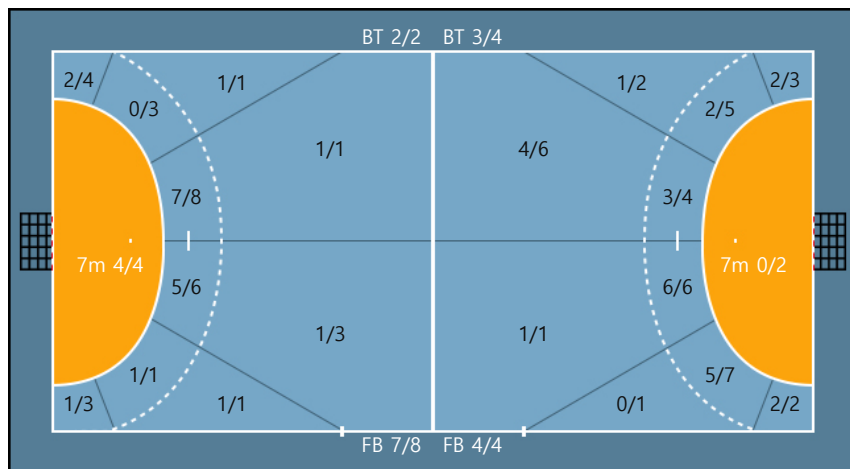

Blocked: 3

Team

Goals / Shots

Team		
4/5	0/0	3/4
3/4	0/0	0/2
6/9	0/1	8/9

Missed: 1 Post: 0 Blocked: 5

Offense

Defense

Goalkeepers