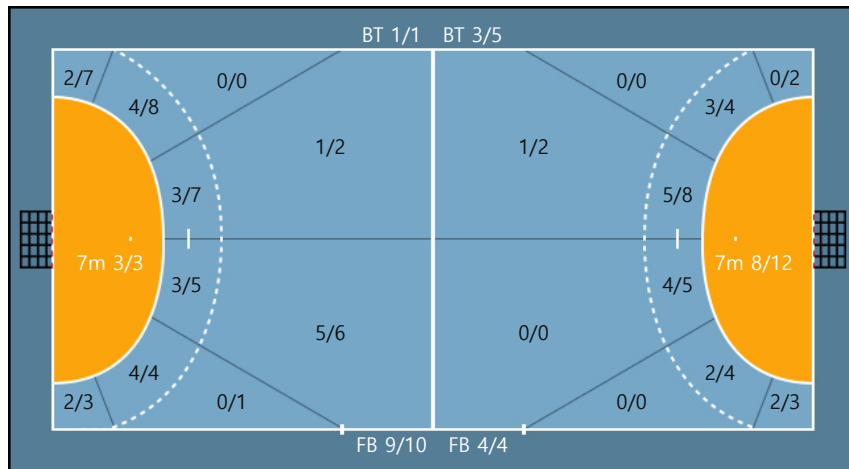

[SK 핸드볼 코리아리그(일반부)]

Shot Distribution

2023. 01. 14 14:00 부산기장체육관

Referees : 이가을 / 차창환

Technical officer : 심경섭 / 이항걸

MVP : 26. 강주빈(인천광역시청)

인천광역시청

27

12 : 12
15 : 13

25

경남개발공사

인천광역시청

Players

Goals / Shots

1. 최민정		
0/0	0/0	0/0
0/0	0/0	0/0
0/0	0/0	0/0

6. 이호진		
1/1	0/0	2/3
0/0	0/0	0/0
4/5	0/1	0/1

7. 신은주		
0/1	0/0	0/0
0/0	0/0	0/0
2/3	0/0	0/0

8. 여인지		
0/0	0/0	0/0
0/0	0/0	0/0
0/0	0/0	0/0

13. 장나연		
0/0	0/0	0/0
0/0	0/0	0/0
2/2	0/0	0/0

Missed: 2 Post: 1 Blocked:

4

16. 이가은		
0/0	0/0	0/0
0/0	0/0	0/0
0/0	0/0	0/0

18. 김한령		
0/0	0/0	0/0
0/0	0/0	1/2
2/2	0/0	0/1

Blocked: 3

19. 이한주		
0/0	0/0	0/0
0/0	0/0	0/0
0/0	0/0	0/0

20. 김설희		
0/0	0/0	0/0
0/0	0/0	0/0
0/0	0/0	2/2

21. 김성은		
1/1	0/0	0/0
0/0	0/0	0/0
0/0	0/0	1/1

23. 오예담		
0/0	0/0	0/0
0/0	0/0	0/0
0/1	0/0	0/0

24. 차서연		
0/1	0/0	0/0
0/1	0/0	0/0
0/0	0/0	0/0

26. 강주빈		
1/1	0/0	0/0
0/0	0/0	0/0
5/5	0/0	1/2

29. 신다래		
0/1	0/2	1/1
0/0	0/0	0/0
1/1	0/0	0/1

Team

Goals / Shots

Team		
3/6	0/2	3/4
0/1	0/0	1/2
16/19	0/1	4/8

Missed: 2 Post: 1 Blocked: 7

Offense

Defense

Goalkeepers

Goals / Shots

1. 최민정		
6/6	0/1	2/3
1/1	0/0	2/6
9/10	0/0	5/8

2Min	2 Minute Suspensions	AS	Assists	BS	Block Shots	BT	Breakthroughs	RB	Rebound
DR	Disqualification with report	RC	Red cards	FB	Fast Breaks	G/S	Goals/Shots	BD	Blocked
S/S	Saves/Shots	YC	Yellow cards	ST	Steals	TF	Technical Faults	%	Efficiency