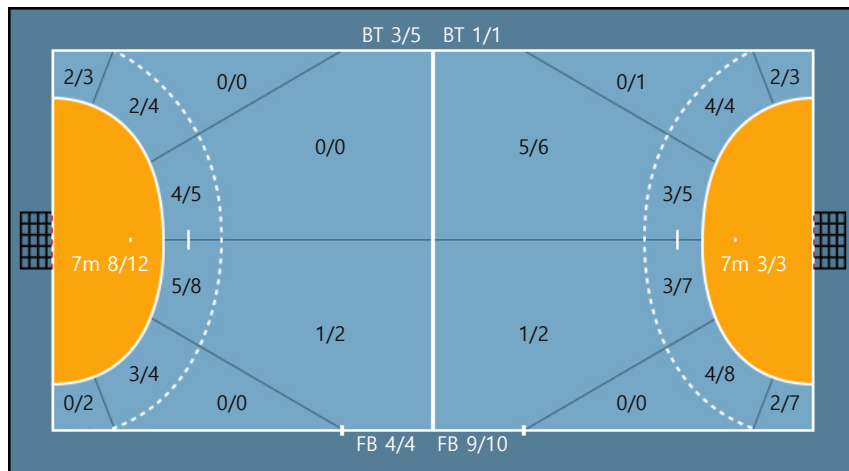

[SK 핸드볼 코리아리그(일반부)]

Shot Distribution

2023. 01. 14 14:00 부산기장체육관

Referees : 이가을 / 차창환

Technical officer : 심경섭 / 이항걸

MVP : 26. 강주빈(인천광역시청)

인천광역시청

27

12 : 12
15 : 13

25

경남개발공사

경남개발공사

Players

Goals / Shots

1. 오사라		
0/0	0/0	0/0
0/0	0/0	0/0
0/0	0/0	0/0

2. 정예영		
0/0	0/1	0/0
1/1	0/0	0/0
0/0	0/0	0/2

7. 노희경		
0/0	0/0	0/0
0/0	0/0	0/0
0/0	0/0	0/0

11. 김연우		
3/3	0/0	1/1
0/0	0/0	0/0
2/2	0/0	0/0

16. 이민영		
0/0	0/0	0/0
0/0	0/0	0/0
0/0	0/0	0/0

Missed: 1

Missed: 1 Post: 2 Blocked:

1

18. 배민희		
1/1	0/0	0/0
0/0	0/0	0/0
0/1	0/0	1/1

19. 이지우		
0/0	0/0	0/0
0/0	0/0	0/0
0/0	0/0	0/0

21. 유혜정		
0/0	0/0	0/0
0/0	0/0	1/1
4/4	0/0	1/1

23. 허유진		
1/1	0/0	1/2
0/0	0/0	1/3
0/0	0/0	0/0

24. 김소라		
0/0	0/0	0/0
0/0	0/0	0/1
2/2	0/0	3/3

Post: 1

27. 강다혜		
0/0	0/0	0/0
0/0	0/0	0/0
0/0	0/0	0/0

29. 김이슬		
1/1	0/0	0/0
0/0	0/0	0/0
0/0	0/0	0/0

31. 최지혜		
0/0	0/0	0/0
0/0	0/0	0/1
1/1	0/0	0/1

33. 이연송		
0/0	0/0	0/0
0/0	0/0	0/0
0/0	0/0	0/0

Team

Goals / Shots

Team		
6/6	0/1	2/3
1/1	0/0	2/6
9/10	0/0	5/8

Missed: 2 Post: 3 Blocked: 1

Offense

Defense

Goalkeepers

Goals / Shots

1. 오사라		
3/6	0/2	3/4
0/1	0/0	1/2
16/19	0/1	4/8

2Min	2 Minute Suspensions	AS	Assists	BS	Block Shots	BT	Breakthroughs	RB	Rebound
DR	Disqualification with report	RC	Red cards	FB	Fast Breaks	G/S	Goals/Shots	BD	Blocked
S/S	Saves/Shots	YC	Yellow cards	ST	Steals	TF	Technical Faults	%	Efficiency