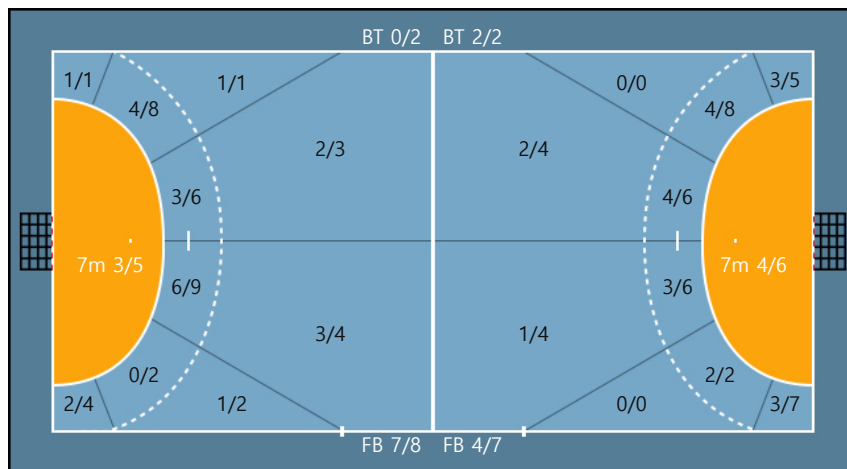

[SK 핸드볼 코리아리그(일반부)]

Shot Distribution

2023. 01. 14 16:00 부산기장체육관

Referees : 조용현 / 박현진
Technical officer : 오용기 / 강태구
MVP : 31. 김보은(삼척시청)

삼척시청   26   13 : 12   26   부산시설공단

부산시설공단

Players

Goals / Shots

3. 함지선		
0/0	0/0	1/1
0/0	0/0	0/0
1/1	0/0	1/1

7. 신진미		
0/0	0/0	0/0
0/0	0/0	0/1
0/0	0/0	0/0

9. 정가희		
0/0	0/0	0/0
0/0	0/0	1/2
0/0	0/0	0/0

10. 송해리		
0/0	0/0	0/1
0/0	0/0	0/0
1/1	0/0	0/0

11. 강은혜		
1/1	0/0	0/0
1/1	0/0	0/1
0/0	0/0	0/0

Post: 2

Missed: 1

13. 홍주예		
0/0	0/0	0/0
0/0	0/0	0/0
0/0	0/0	0/0

17. 김진이		
0/0	0/0	0/1
0/0	0/0	0/1
1/1	0/0	0/0

19. 김다영		
0/0	0/0	0/0
0/1	0/0	0/0
1/1	0/0	0/0

20. 지은혜		
0/0	0/0	1/1
0/1	0/0	0/0
2/2	0/1	4/4

24. 알리나		
1/1	0/0	1/2
2/3	0/0	2/2
2/2	0/0	1/2

Post: 1

Post: 1

Missed: 1 Post: 1

27. 조하람		
0/0	0/0	0/0
0/0	0/0	0/0
0/0	0/0	1/1

28. 가비나		
0/0	0/0	0/0
0/0	0/0	0/0
0/0	0/0	0/0

74. 이주현		
0/0	0/0	0/0
0/0	0/0	0/0
0/0	0/0	0/0

77. 박시연		
0/0	0/0	0/0
0/0	0/0	0/0
0/0	0/0	0/0

Team

Goals / Shots

Team		
2/2	0/0	3/6
3/6	0/0	3/7
8/8	0/1	7/8

Missed: 2 Post: 5 Blocked: 0

Offense

Defense

Goalkeepers

Goals / Shots

28. 가비나		
9/12	0/2	1/1
1/6	0/1	2/3
7/10	0/0	4/4

74. 이주현		
0/0	0/0	0/0
0/0	0/0	0/0
1/1	0/0	0/0

2Min	2 Minute Suspensions	AS	Assists	BS	Block Shots	BT	Breakthroughs	RB	Rebound
DR	Disqualification with report	RC	Red cards	FB	Fast Breaks	G/S	Goals/Shots	BD	Blocked
S/S	Saves/Shots	YC	Yellow cards	ST	Steals	TF	Technical Faults	%	Efficiency