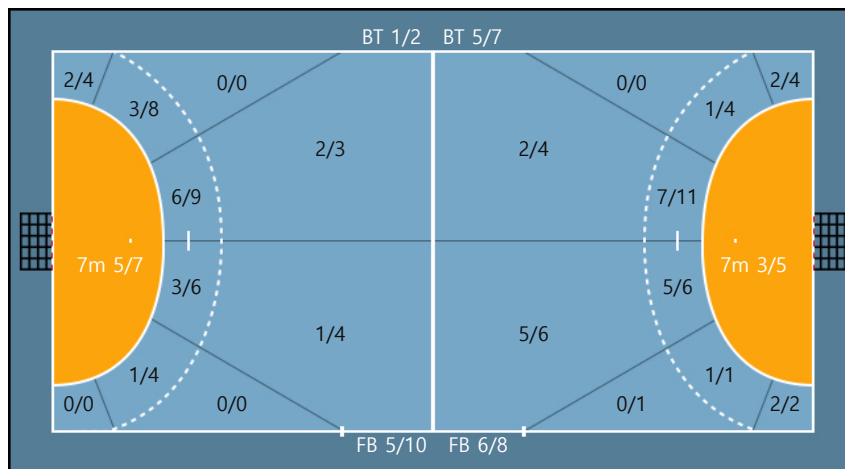

Missed: 1

Team

Goals / Shots

Team		
1/5	1/4	3/4
1/4	0/0	1/5
6/7	1/1	9/11

Missed: 3 Post: 1 Blocked: 0

Offense

Defense

Goalkeepers