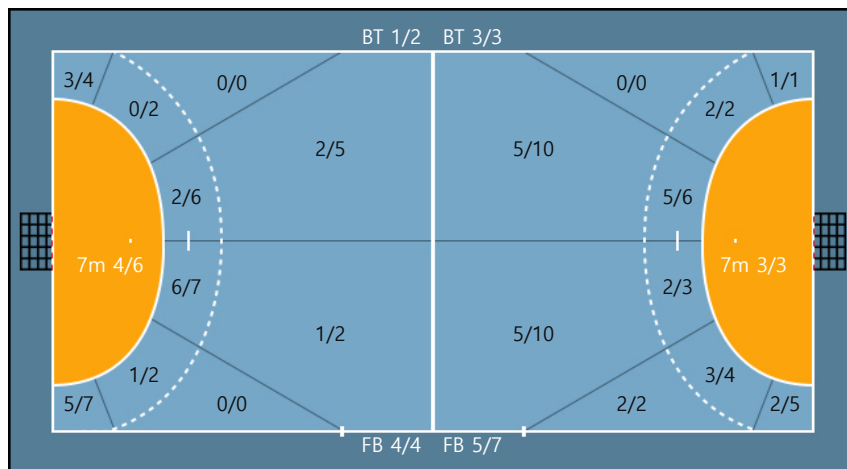

97. 우하림		
0/0	0/0	0/0
0/0	0/0	0/0
0/0	0/0	0/0

Team

Goals / Shots

Team		
3/3	0/1	4/5
2/2	0/0	1/6
5/9	2/2	7/8

Missed: 3 Post: 2 Blocked: 2

Offense

Defense

Goalkeepers