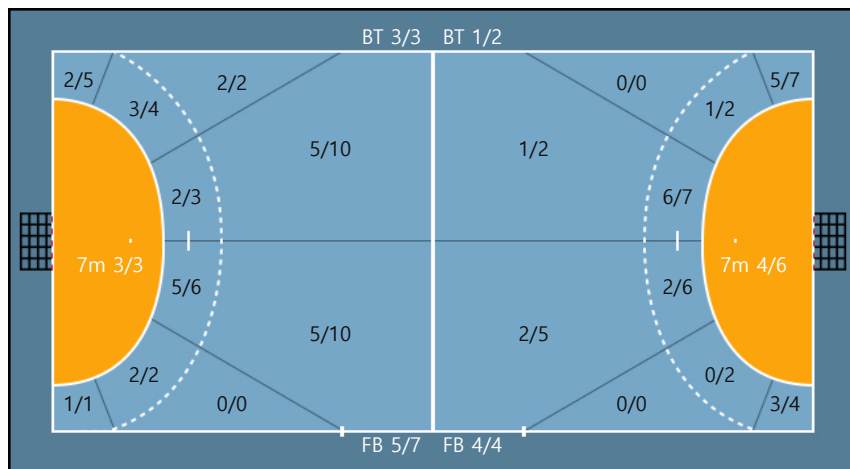

[SK 핸드볼 코리아리그(일반부)]

Shot Distribution

2023. 01. 15 16:00 부산기장체육관

Referees : 이형철 / 서태웅

Technical officer : 이향걸 / 심경섭

MVP : 24. 강경민(광주도시공사)

서울시청   24   9 : 17   30   광주도시공사

광주도시공사

Players

Goals / Shots

1. 손민지		
0/0	0/0	0/0
0/0	0/0	0/0
0/0	0/0	0/0

2. 방민서		
0/0	0/0	0/0
0/0	0/0	0/0
0/0	0/0	0/0

7. 김수민		
0/0	0/0	0/0
0/0	0/0	0/0
0/0	0/0	0/0

9. 서아루		
1/1	0/0	0/0
0/0	1/1	0/0
0/0	0/0	0/0

10. 원선필		
0/0	0/0	0/0
0/0	0/0	1/1
1/1	1/1	1/1

Blocked: 1

11. 이슬기		
0/0	0/0	0/0
0/0	0/0	0/0
0/0	0/0	0/0

13. 정현희		
2/2	0/0	2/2
0/1	0/0	0/0
1/1	0/0	0/0

14. 나지현		
0/0	0/0	0/0
0/0	0/0	0/0
0/0	0/0	0/0

20. 김지혜		
0/0	0/0	0/0
0/0	0/0	0/0
0/0	0/0	0/0

21. 김금순		
0/0	0/0	0/0
0/0	0/0	1/1
0/1	0/0	0/0

Missed: 1

22. 박세림		
0/0	0/0	0/0
0/0	0/0	0/0
0/0	0/0	0/0

23. 송혜수		
0/0	0/0	0/0
0/0	0/0	0/1
0/0	0/0	0/1

24. 강경민		
3/4	0/0	2/2
0/0	4/4	1/1
2/3	1/1	3/3

29. 김지현		
0/1	0/0	1/2
0/0	0/0	0/0
0/1	0/0	1/1

88. 박조은		
0/0	0/0	0/0
0/0	0/0	0/0
0/0	0/0	0/0

Missed: 2

Missed: 1

Team

Goals / Shots

Team		
6/8	0/0	5/6
0/1	5/5	3/4
4/7	2/2	5/6

Missed: 5 Post: 2 Blocked: 1

Offense

Defense

Goalkeepers

Goals / Shots

1. 손민지		
2/2	0/0	3/3
2/2	0/0	1/2
2/4	2/2	3/4

88. 박조은		
1/1	0/1	1/2
0/0	0/0	0/4
3/5	0/0	4/4

2Min	2 Minute Suspensions	AS	Assists	BS	Block Shots	BT	Breakthroughs	RB	Rebound
DR	Disqualification with report	RC	Red cards	FB	Fast Breaks	G/S	Goals/Shots	BD	Blocked
S/S	Saves/Shots	YC	Yellow cards	ST	Steals	TF	Technical Faults	%	Efficiency