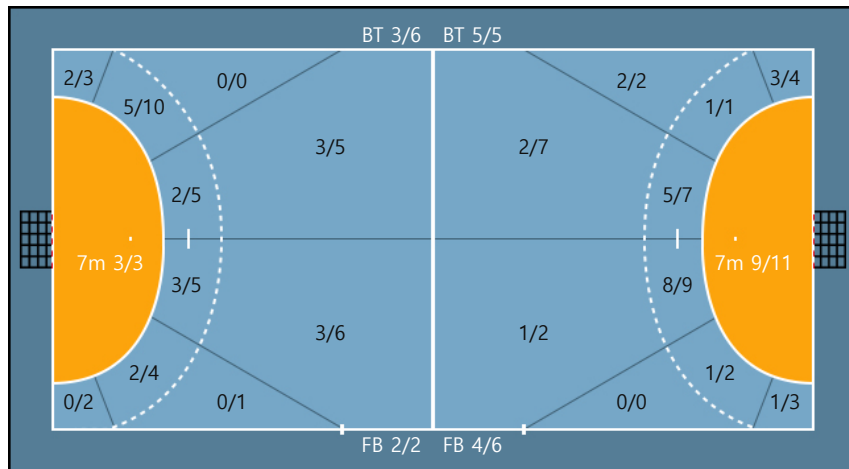

Team

Goals / Shots

Team		
1/2	1/2	3/3
0/4	0/0	0/1
10/12	2/3	6/9

Missed: 2 Post: 6 Blocked: 3

Offense

Defense

Goalkeepers

Goals / Shots