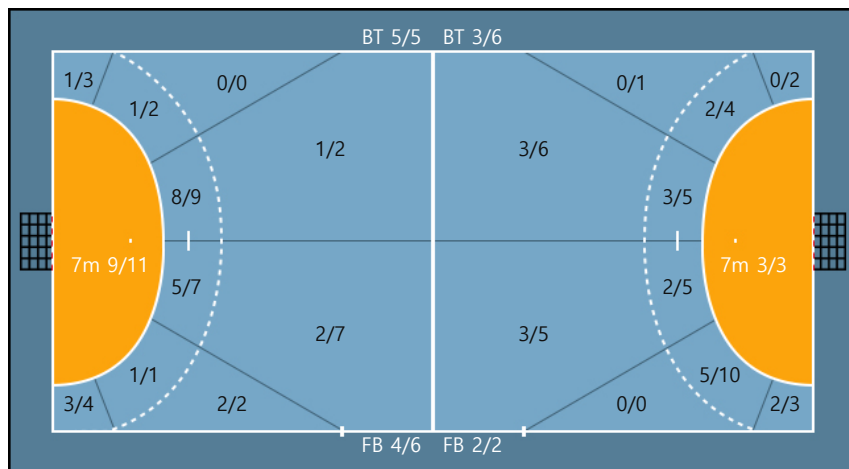

Missed: 3 Post: 2 Blocked: 0

Offense

Defense

Goalkeepers

Goals / Shots

1. 손민지		
0/0	0/0	1/1
0/0	0/0	0/0
1/2	0/1	0/1

88. 박조은		
1/2	1/2	2/2
0/4	0/0	0/1
9/10	2/2	6/8

2Min	2 Minute Suspensions	AS	Assists	BS	Block Shots	BT	Breakthroughs	RB	Rebound
DR	Disqualification with report	RC	Red cards	FB	Fast Breaks	G/S	Goals/Shots	BD	Blocked
S/S	Saves/Shots	YC	Yellow cards	ST	Steals	TF	Technical Faults	%	Efficiency