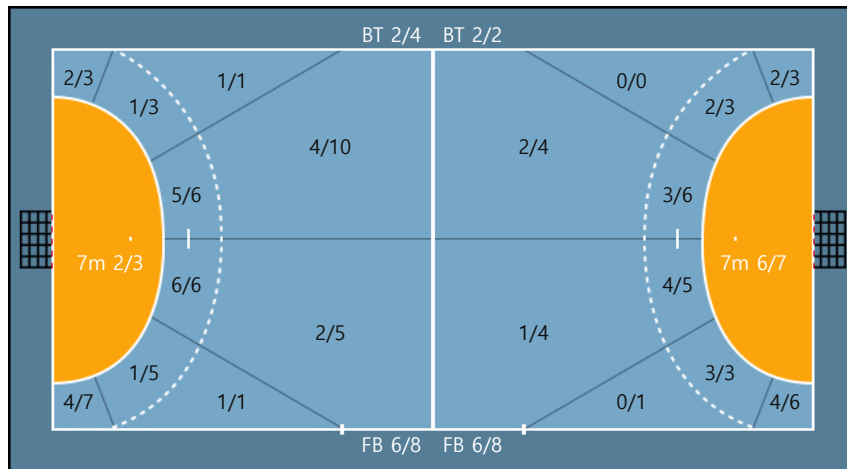

[SK 핸드볼 코리아리그(일반부)]

Shot Distribution

2023. 01. 20 16:00 부산기장체육관

Referees : 이형철 / 서태웅
Technical officer : 이항걸 / 엄태권
MVP : 15. 최수민(SK슈가글라이더즈)

SK슈가글라이더즈 29 16 : 11 27 경남개발공사

SK슈가글라이더즈

Players

Goals / Shots

6. 최수지 0/0 0/0 0/1 0/0 0/0 0/0 0/0 0/0 0/0	7. 김수정 0/0 0/0 0/0 0/0 0/0 0/0 0/0 0/0 0/0	8. 이한솔 0/0 0/0 0/0 1/1 0/0 0/0 3/3 1/1 0/0	9. 신다빈 0/0 0/0 0/0 0/0 0/0 0/0 0/0 0/0 0/0	11. 연은영 0/0 0/0 0/0 0/0 0/0 0/0 0/0 0/0 0/0
12. 이민지 0/0 0/0 0/0 0/0 0/0 0/0 0/0 0/0 0/0	15. 최수민 0/0 0/0 2/3 0/0 0/0 2/3 2/2 0/0 2/3 Missed: 2 Blocked: 1	17. 이현주 0/0 0/0 0/0 0/1 0/0 0/0 2/2 0/0 0/0 Post: 1 Blocked: 1	19. 김금정 0/0 0/0 0/0 0/0 0/0 0/0 0/0 0/0 0/0	20. 김하경 0/0 0/0 0/0 0/0 0/0 0/0 2/2 0/0 0/0
21. 심해인 0/0 0/0 0/0 0/0 0/0 0/0 0/0 0/0 0/0	22. 배은비 0/0 0/0 0/0 0/0 0/0 0/0 0/0 0/0 0/0	23. 송지은 0/0 0/0 2/2 0/0 0/0 0/1 0/0 0/0 0/1 Missed: 1 Blocked: 1	24. 권한나 0/0 0/0 2/3 0/1 0/0 0/0 3/5 0/1 1/1 Blocked: 2	27. 김의진 0/0 0/0 0/0 0/0 0/0 0/0 0/0 0/0 0/0
29. 유소정 2/2 0/0 1/1 0/0 0/0 0/1 1/1 0/0 0/1 Post: 3 Blocked: 1	86. 김수연 0/0 0/0 0/0 0/0 0/0 0/0 0/0 0/0 0/0			

Team

Goals / Shots

Team	2/2	0/0	7/10
	1/3	0/0	2/5
	13/15	1/2	3/6

Missed: 3 Post: 4 Blocked: 6

Offense

Defense

Goalkeepers

Goals / Shots

12. 이민지	4/4	0/0	2/2
	2/4	0/0	3/5
	3/3	0/1	9/9
86. 김수연	1/1	0/0	0/0
	0/1	0/0	1/2
	1/3	0/0	1/2

2Min	2 Minute Suspensions	AS	Assists	BS	Block Shots	BT	Breakthroughs	RB	Rebound
DR	Disqualification with report	RC	Red cards	FB	Fast Breaks	G/S	Goals/Shots	BD	Blocked
S/S	Saves/Shots	YC	Yellow cards	ST	Steals	TF	Technical Faults	%	Efficiency