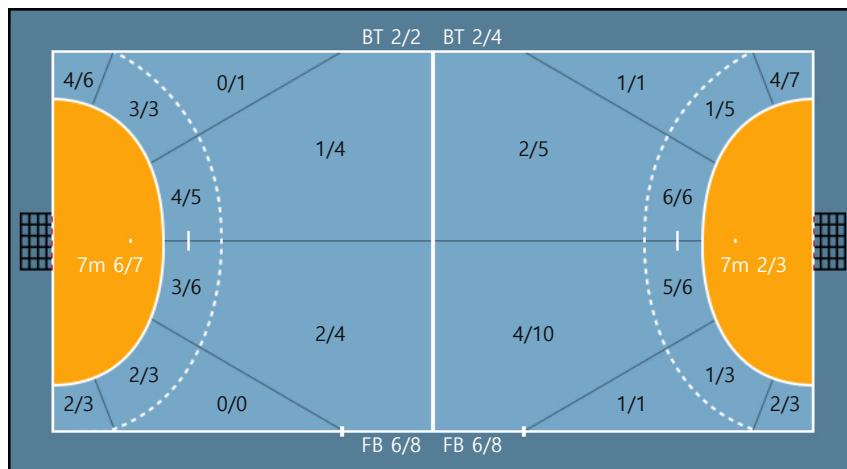

[SK 핸드볼 코리아리그(일반부)]

Shot Distribution

2023. 01. 20 16:00 부산기장체육관

Referees : 이형철 / 서태웅
Technical officer : 이항걸 / 엄태권
MVP : 15. 최수민(SK슈가글라이더즈)

SK슈가글라이더즈 29 16 : 11 27 경남개발공사

경남개발공사

Players

Goals / Shots

1. 오사라 0/0 0/0 0/0 0/0 0/0 0/0 0/0 0/0 0/0	2. 정예영 2/2 0/0 0/0 0/0 0/0 0/0 0/0 0/0 2/2 Post: 1	7. 노희경 0/0 0/0 0/0 0/0 0/0 0/0 0/0 0/0 0/0	11. 김연우 0/0 0/0 1/1 0/0 0/0 0/0 0/0 0/0 0/0	16. 이민영 0/0 0/0 0/0 0/0 0/0 0/0 0/0 0/0 0/0
18. 배민희 1/1 0/0 0/0 1/2 0/0 0/0 0/0 0/0 1/1	19. 이지우 0/0 0/0 0/0 0/0 0/0 0/0 0/0 0/0 0/0	21. 유혜정 1/1 0/0 0/0 0/0 0/0 0/0 1/1 0/2 0/0	23. 허유진 0/0 0/0 0/0 0/0 0/0 2/2 1/1 0/0 0/0 Post: 2 Blocked: 1	24. 김소라 0/0 0/0 0/0 1/1 0/0 0/1 1/1 0/0 0/1
27. 강다혜 0/0 0/0 0/0 0/0 0/0 2/4 0/1 0/0 1/1	29. 김이슬 0/0 0/0 0/0 0/0 0/0 0/0 0/0 0/0 0/0	31. 최지혜 1/1 0/0 1/1 0/1 0/0 0/0 1/2 0/0 3/3 Post: 1 Blocked: 2	33. 이연송 0/0 0/0 0/0 0/1 0/0 0/0 0/0 0/0 3/3 Blocked: 2	

Team

Goals / Shots

Team	1	2	3
SK슈가글라이더즈	5/5	0/0	2/2
경남개발공사	2/5	0/0	4/7
합계	4/6	0/2	10/11

Missed: 0 Post: 4 Blocked: 5

Offense

Goalkeepers

Goals / Shots

Goalkeeper	1	2	3
1. 오사라	2/2	0/0	7/10
2. 정예영	1/3	0/0	2/5
합계	13/15	1/2	3/6

2Min	2 Minute Suspensions	AS	Assists	BS	Block Shots	BT	Breakthroughs	RB	Rebound
DR	Disqualification with report	RC	Red cards	FB	Fast Breaks	G/S	Goals/Shots	BD	Blocked
S/S	Saves/Shots	YC	Yellow cards	ST	Steals	TF	Technical Faults	%	Efficiency