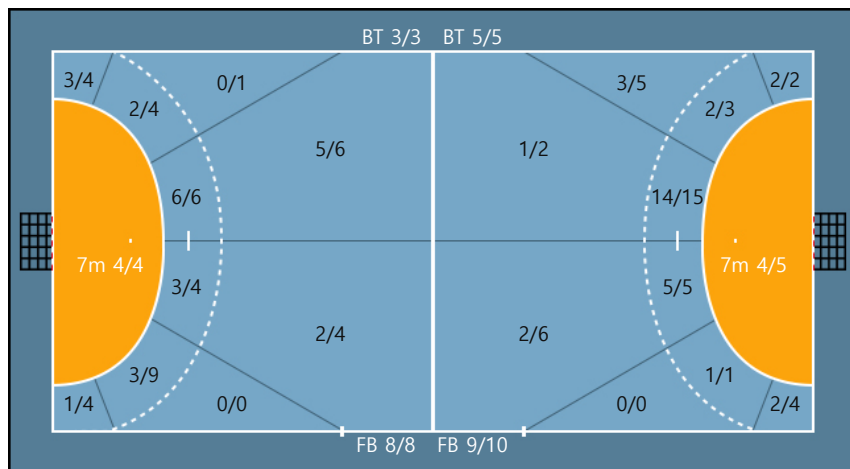

[SK 핸드볼 코리아리그(일반부)]

Shot Distribution

2023. 01. 20 18:00 부산기장체육관

Referees : 이가을 / 차창환

Technical officer : 강태구 / 심경섭

MVP : 23. 이미경(부산시설공단)

서울시청   29   13 : 18   36   부산시설공단

서울시청

Players

Goals / Shots

2. 송지영		
0/0	0/0	0/0
1/2	0/0	0/0
2/2	0/0	1/1

11. 박수정		
0/0	0/0	1/1
0/0	0/0	0/1
0/0	0/0	0/0

16. 나혜린		
0/0	0/0	0/0
0/0	0/0	0/0
0/0	0/0	0/0

17. 조수연		
1/1	1/1	0/2
1/1	0/0	1/1
0/3	1/1	4/4

20. 이규희		
0/0	0/0	0/0
0/0	0/0	0/0
0/0	0/0	0/0

Post: 1

24. 박지호		
0/0	0/0	0/0
0/0	0/0	0/0
0/0	0/0	0/0

27. 오예나		
1/1	0/1	1/1
0/0	0/0	0/0
1/2	0/1	1/1

29. 윤예진		
0/0	0/0	0/0
0/0	0/0	3/5
1/1	0/0	2/2

33. 최현주		
0/0	0/0	0/0
0/0	0/0	0/0
0/0	0/0	0/0

34. 최한솔		
1/4	0/0	1/1
0/0	0/0	0/0
0/0	0/0	1/1

Blocked: 2

88. 조아람		
0/0	0/0	0/0
0/0	0/0	0/0
2/3	0/0	0/0

97. 우하림		
0/0	0/0	0/0
0/0	0/0	0/0
0/0	0/0	0/0

Team

Goals / Shots

Team		
3/6	1/2	3/5
2/3	0/0	4/7
6/11	1/2	9/9

Missed: 0 Post: 1 Blocked: 2

Offense

Defense

Goalkeepers

Goals / Shots

16. 나혜린		
2/2	0/0	2/2
1/1	0/1	1/3
2/3	2/3	8/9

97. 우하림		
3/3	0/0	1/2
1/1	0/0	2/2
1/2	0/0	9/9

2Min	2 Minute Suspensions	AS	Assists	BS	Block Shots	BT	Breakthroughs	RB	Rebound
DR	Disqualification with report	RC	Red cards	FB	Fast Breaks	G/S	Goals/Shots	BD	Blocked
S/S	Saves/Shots	YC	Yellow cards	ST	Steals	TF	Technical Faults	%	Efficiency