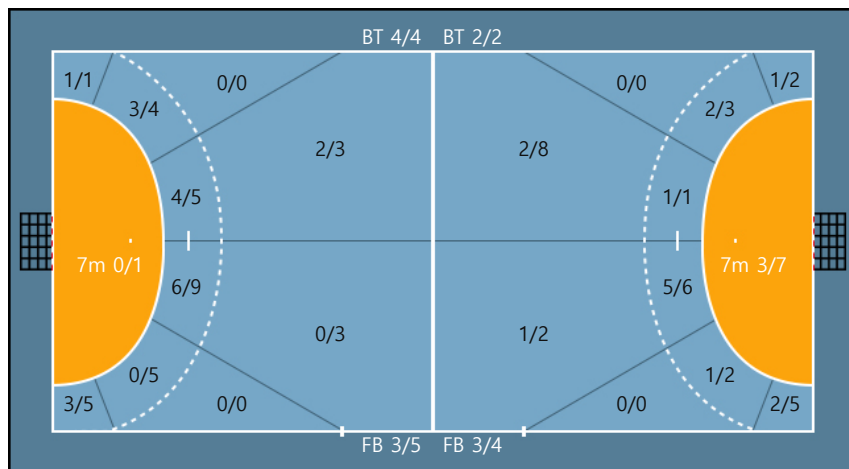

[SK 핸드볼 코리아리그(일반부)]

Shot Distribution

2023. 01. 21 14:00 부산기장체육관

Referees : 이형철 / 이은하

Technical officer : 심경섭 / 이항걸

MVP : 16. 이가은(인천광역시청)

인천광역시청

19

11 : 9
8 : 9

18

대구광역시청

인천광역시청

Players

Goals / Shots

1. 최민정		
0/0	0/0	0/0
0/0	0/0	0/0
0/0	0/0	0/0

6. 이호진		
0/0	0/1	0/0
0/0	0/0	1/2
2/4	0/1	1/1

7. 신은주		
1/1	1/1	1/1
0/0	0/0	0/0
1/2	0/0	1/1

8. 여인지		
0/0	0/0	0/0
0/0	0/0	0/0
0/0	0/0	0/0

13. 장나연		
1/1	0/0	1/2
0/0	0/0	0/0
0/0	1/1	1/1

Missed: 2 Post: 1

Post: 1

16. 이가은		
0/0	0/0	0/0
0/0	0/0	0/0
0/0	0/0	0/0

18. 김한령		
0/0	0/0	0/0
0/0	0/0	0/0
1/2	0/0	1/2

20. 김설희		
0/0	0/0	0/0
0/0	0/0	0/0
0/0	0/0	0/0

21. 김성은		
0/0	0/0	0/1
0/0	0/0	0/0
0/1	0/0	0/0

23. 오예담		
0/0	0/0	0/0
0/0	0/0	0/0
0/0	0/0	1/1

Blocked: 2

24. 차서연		
1/1	0/0	0/0
0/0	0/0	0/0
0/0	0/0	0/0

26. 강주빈		
1/1	0/0	0/0
1/1	0/0	0/1
0/0	0/0	0/0

29. 신다래		
0/0	0/0	0/0
0/0	0/0	0/0
0/0	0/0	0/0

Missed: 1 Blocked: 1

Team

Goals / Shots

Team		
4/4	1/2	2/4
1/1	0/0	1/3
4/9	1/2	5/6

Missed: 3 Post: 2 Blocked: 3

Offense

Defense

Goalkeepers

Goals / Shots

16. 이가은		
1/1	0/0	1/1
1/5	0/0	1/1
11/14	0/3	3/7

2Min	2 Minute Suspensions	AS	Assists	BS	Block Shots	BT	Breakthroughs	RB	Rebound
DR	Disqualification with report	RC	Red cards	FB	Fast Breaks	G/S	Goals/Shots	BD	Blocked
S/S	Saves/Shots	YC	Yellow cards	ST	Steals	TF	Technical Faults	%	Efficiency