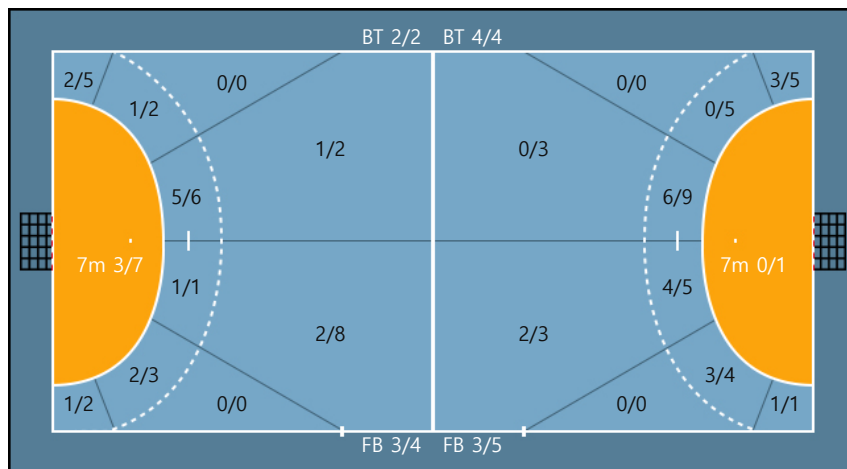

Missed: 2 Post: 2 Blocked: 2

Offense

Defense

Goalkeepers

Goals / Shots

56. 강은지		
4/4	1/2	2/4
1/1	0/0	1/3
4/9	1/2	5/6

2Min	2 Minute Suspensions	AS	Assists	BS	Block Shots	BT	Breakthroughs	RB	Rebound
DR	Disqualification with report	RC	Red cards	FB	Fast Breaks	G/S	Goals/Shots	BD	Blocked
S/S	Saves/Shots	YC	Yellow cards	ST	Steals	TF	Technical Faults	%	Efficiency