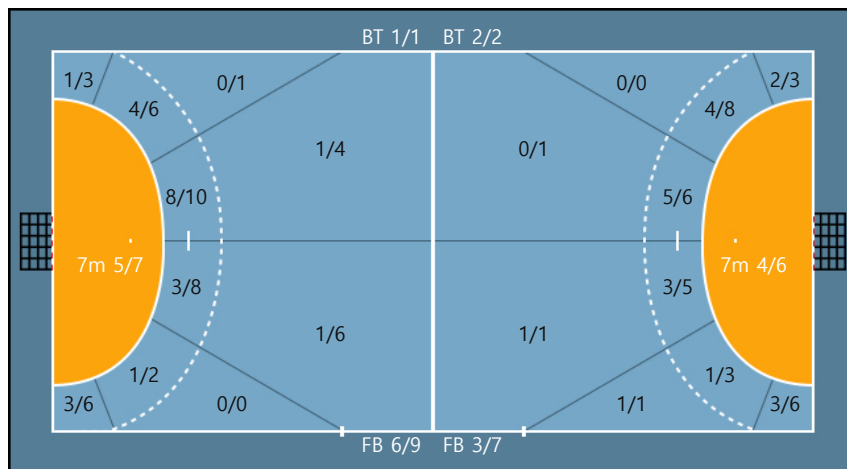

[SK 핸드볼 코리아리그(일반부)]

Shot Distribution

2023. 01. 22 14:00 부산기장체육관

Referees : 차창환 / 이가을
Technical officer : 이항걸 / 엄태권
MVP : 34. 최한솔(서울시청)

서울시청   27   11 : 12   24   경남개발공사

서울시청

Players

Goals / Shots

2. 송지영		
0/0	0/0	0/0
1/1	0/1	0/0
1/1	1/1	1/1

Missed: 1

11. 박수정		
0/0	0/0	0/0
0/0	0/0	0/0
1/1	0/0	0/0

Missed: 1

16. 나혜린		
0/0	0/0	0/0
0/0	0/0	0/0
0/0	0/0	0/0

17. 조수연		
0/0	0/0	0/0
0/0	0/0	1/3
0/0	0/0	2/5

Post: 1 Blocked: 1

20. 이규희		
0/0	0/0	0/0
0/0	0/0	0/0
0/0	0/0	0/0

24. 박지호		
0/0	0/0	0/0
0/0	0/0	0/0
0/0	0/0	0/0

27. 오예나		
0/0	0/0	0/0
0/0	0/0	1/2
1/3	0/0	1/1

Blocked: 1

29. 윤예진		
0/0	0/0	0/1
0/0	0/0	0/2
0/0	0/1	5/6

Missed: 1 Post: 1

33. 최현주		
0/0	0/0	0/0
0/0	0/0	0/0
0/0	0/0	0/0

34. 최한솔		
3/4	0/0	2/2
0/0	0/0	1/2
1/1	0/1	1/2

Post: 1

88. 조아람		
0/0	0/1	0/2
1/1	0/0	0/0
2/2	0/0	0/0

97. 우하림		
0/0	0/0	0/0
0/0	0/0	0/0
0/0	0/0	0/0

Team

Goals / Shots

Team		
3/4	0/1	2/5
2/2	0/1	3/9
6/8	1/3	10/15

Missed: 3 Post: 3 Blocked: 2

Offense

Defense

Goalkeepers

Goals / Shots

16. 나혜린		
3/4	1/1	4/4
4/6	0/0	2/5
3/4	1/1	4/6

97. 우하림		
1/1	0/0	1/1
0/0	0/0	0/0
0/0	0/0	0/0

2Min	2 Minute Suspensions	AS	Assists	BS	Block Shots	BT	Breakthroughs	RB	Rebound
DR	Disqualification with report	RC	Red cards	FB	Fast Breaks	G/S	Goals/Shots	BD	Blocked
S/S	Saves/Shots	YC	Yellow cards	ST	Steals	TF	Technical Faults	%	Efficiency