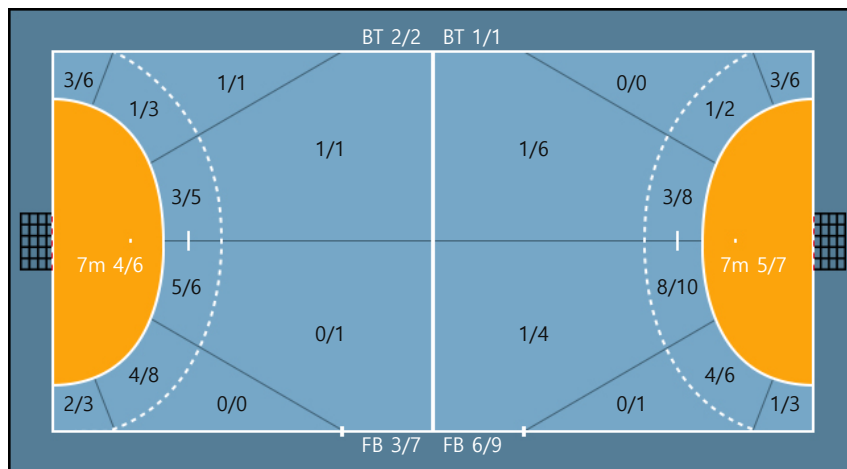

Team

Goals / Shots

Team		
4/5	1/1	5/5
4/6	0/0	2/5
3/4	1/1	4/6

Missed: 1 Post: 6 Blocked: 0

Offense

Defense

Goalkeepers

Goals / Shots