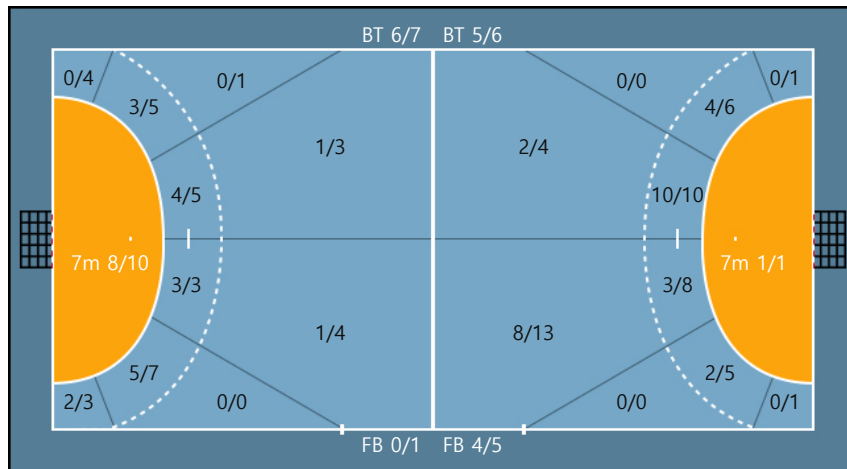

[SK 핸드볼 코리아리그(일반부)]

Shot Distribution

2023. 01. 22 16:00 부산기장체육관

Referees : 이형철 / 이은하

Technical officer : 심경섭 / 강태구

MVP : 23. 이미경(부산시설공단)

SK슈가글라이더즈 27 13 : 19 30 부산시설공단
SK슈가글라이더즈
14 : 11

Players

Goals / Shots

6. 최수지 0/0 0/0 1/1 0/0 0/0 0/0 3/3 0/0 2/3	7. 김수정 0/0 0/0 0/0 0/0 0/0 0/0 0/0 0/0 0/0	8. 이한솔 0/0 0/0 0/0 0/0 1/1 0/0 2/2 0/0 0/0	9. 신다빈 0/0 0/0 0/0 0/0 0/0 0/0 0/0 0/0 0/0	12. 이민지 0/0 0/0 0/0 0/0 0/0 0/0 0/0 0/0 0/0
15. 최수민 0/0 0/1 1/1 0/0 0/0 0/0 1/1 0/0 0/0	17. 이현주 0/0 0/0 0/0 0/2 0/0 0/0 1/1 0/0 0/1	19. 김금정 0/0 0/0 0/0 0/0 0/0 0/0 0/0 0/0 0/0	20. 김하경 0/0 0/0 0/0 0/0 0/0 0/0 0/0 0/0 0/0	21. 심해인 0/0 0/0 0/0 0/0 1/1 0/0 0/0 0/0 0/0
22. 배은비 0/0 0/0 0/0 0/0 0/0 0/0 0/0 0/0 0/0	23. 송지은 0/0 0/0 0/0 0/0 0/0 0/0 1/2 0/0 0/0	24. 권한나 0/0 0/0 1/1 0/0 0/0 0/0 2/3 0/0 4/4	27. 김의진 0/0 0/0 0/0 0/0 0/0 0/0 0/0 0/0 1/1	29. 유소정 0/0 0/0 2/2 0/1 0/0 1/1 0/2 0/0 2/4
86. 김수연 0/0 0/0 0/0 0/0 0/0 0/0 0/0 0/0 0/0	Blocked: 1 Post: 2		Missed: 2 Blocked: 4	

Team

Goals / Shots

Team	0/0	0/1	5/5
	0/3	2/2	1/1
	10/14	0/0	9/13

Missed: 3 Post: 3 Blocked: 5

Offense

Defense

Goalkeepers

Goals / Shots

12. 이민지	1/2	0/0	2/2
	0/1	0/0	0/1
	5/5	0/0	6/6
86. 김수연	0/2	0/0	1/3
	1/1	0/0	1/4
	6/8	1/2	6/6

2Min	2 Minute Suspensions	AS	Assists	BS	Block Shots	BT	Breakthroughs	RB	Rebound
DR	Disqualification with report	RC	Red cards	FB	Fast Breaks	G/S	Goals/Shots	BD	Blocked
S/S	Saves/Shots	YC	Yellow cards	ST	Steals	TF	Technical Faults	%	Efficiency