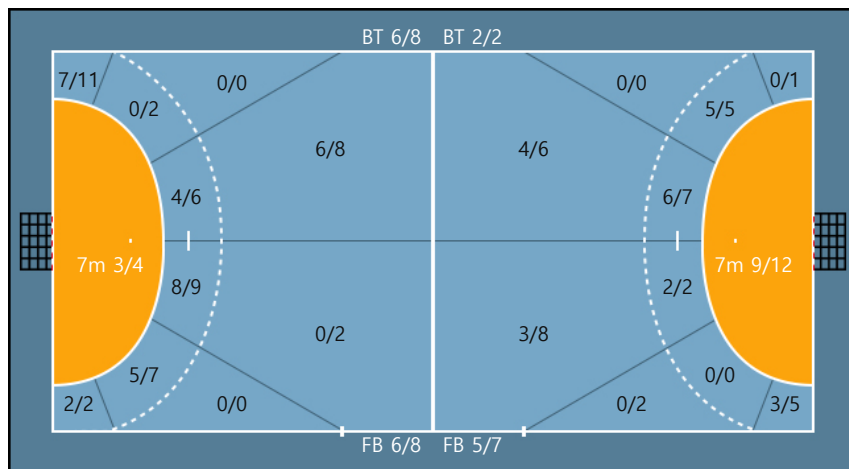

[SK 핸드볼 코리아리그(일반부)]

Shot Distribution

2023. 01. 27 16:00 광주빛고을체육관

Referees : 이형철 / 서태웅

Technical officer : 오용기 / 엄태권

MVP : 6. 이효진(인천광역시청)

인천광역시청

35

16 : 16
19 : 16

32

서울시청

인천광역시청

Players

Goals / Shots

1. 최민정		
0/0	0/0	0/0
0/0	0/0	0/0
0/0	0/0	0/0

6. 이효진		
1/1	0/0	2/2
1/1	0/0	1/1
0/1	0/0	2/2

7. 신은주		
2/2	0/0	0/0
0/0	0/0	0/0
1/1	0/0	0/0

8. 여인지		
0/0	0/0	0/0
0/0	0/0	0/0
0/0	0/0	0/0

13. 장나연		
1/1	0/0	0/0
0/0	0/0	0/0
1/1	0/0	1/1

Post: 1 Blocked: 1

16. 이가은		
0/0	0/0	0/0
0/0	0/0	0/0
0/0	0/0	0/0

18. 김한령		
1/2	0/0	0/0
0/0	0/0	0/1
3/3	1/1	1/1

20. 김설희		
0/0	0/0	0/0
0/0	0/0	0/0
0/0	0/0	0/0

21. 김성은		
0/0	0/0	0/0
0/0	1/1	0/0
0/0	0/0	1/1

23. 오예담		
0/0	0/0	1/1
0/2	0/0	0/0
2/2	0/0	2/3

Blocked: 1

24. 차서연		
2/3	0/0	0/1
0/0	0/0	0/0
0/1	0/0	1/1

26. 강주빈		
1/1	0/0	0/0
0/1	0/0	0/0
1/1	0/0	0/1

29. 신다래		
1/1	0/0	1/1
0/1	0/0	0/0
2/2	0/0	0/1

Missed: 1

Post: 1

Team

Goals / Shots

Team		
9/11	0/0	4/5
1/5	1/1	1/2
10/12	1/1	8/11

Missed: 1 Post: 2 Blocked: 2

Offense

Defense

Goalkeepers

Goals / Shots

1. 최민정		
1/1	0/0	0/0
0/2	0/0	0/0
1/1	0/0	2/3

16. 이가은		
3/3	0/0	3/4
2/3	0/0	2/7
7/9	0/0	11/12

2Min	2 Minute Suspensions	AS	Assists	BS	Block Shots	BT	Breakthroughs	RB	Rebound
DR	Disqualification with report	RC	Red cards	FB	Fast Breaks	G/S	Goals/Shots	BD	Blocked
S/S	Saves/Shots	YC	Yellow cards	ST	Steals	TF	Technical Faults	%	Efficiency