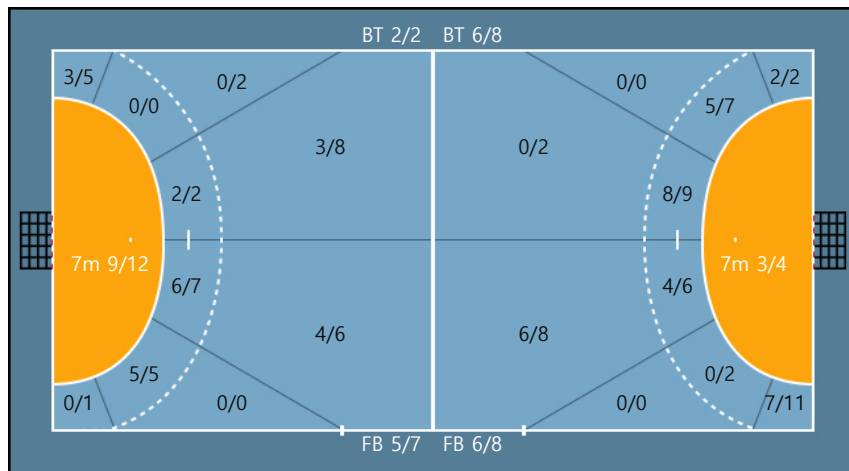

[SK 핸드볼 코리아리그(일반부)]

Shot Distribution

2023. 01. 27 16:00 광주빛고을체육관

Referees : 이형철 / 서태웅

Technical officer : 오용기 / 엄태권

MVP : 6. 이효진(인천광역시청)

인천광역시청

35

16 : 16
19 : 16

32

서울시청

서울시청

Players

Goals / Shots

2. 송지영		
2/2	0/0	1/1
0/1	0/0	0/0
0/1	0/0	2/2

11. 박수정		
0/0	0/0	0/0
0/0	0/0	0/1
0/0	0/0	0/0

16. 나혜린		
0/0	0/0	0/0
0/0	0/0	0/0
0/0	0/0	0/0

17. 조수연		
0/0	0/0	2/2
1/1	0/0	2/4
5/6	0/0	2/3

20. 이규희		
0/0	0/0	0/0
0/0	0/0	0/0
0/0	0/0	0/0

Missed: 1 Post: 1 Blocked:

1

24. 박지호		
0/0	0/0	0/0
0/0	0/0	0/0
0/0	0/0	0/0

27. 오예나		
0/0	0/0	0/0
0/0	0/0	0/1
0/0	0/0	2/2

29. 윤예진		
0/0	0/0	0/0
0/2	0/0	0/0
2/2	0/0	4/5

33. 최현주		
0/0	0/0	0/0
0/0	0/0	0/0
0/0	0/0	0/0

34. 최한솔		
1/1	0/0	0/1
0/0	0/0	0/0
1/1	0/0	2/2

Missed: 1

Blocked: 1

88. 조아람		
1/1	0/0	0/0
1/1	0/0	0/1
0/0	0/0	1/1

97. 우하림		
0/0	0/0	0/0
0/0	0/0	0/0
0/0	0/0	0/0

Team

Goals / Shots

Team		
4/4	0/0	3/4
2/5	0/0	2/7
8/10	0/0	13/15

Missed: 2 Post: 1 Blocked: 2

Offense

Defense

Goalkeepers

Goals / Shots

16. 나혜린		
2/2	0/0	1/2
0/2	0/0	1/1
3/3	1/1	2/4

97. 우하림		
7/9	0/0	3/3
1/3	0/0	0/1
7/9	0/0	6/7

2Min	2 Minute Suspensions	AS	Assists	BS	Block Shots	BT	Breakthroughs	RB	Rebound
DR	Disqualification with report	RC	Red cards	FB	Fast Breaks	G/S	Goals/Shots	BD	Blocked
S/S	Saves/Shots	YC	Yellow cards	ST	Steals	TF	Technical Faults	%	Efficiency