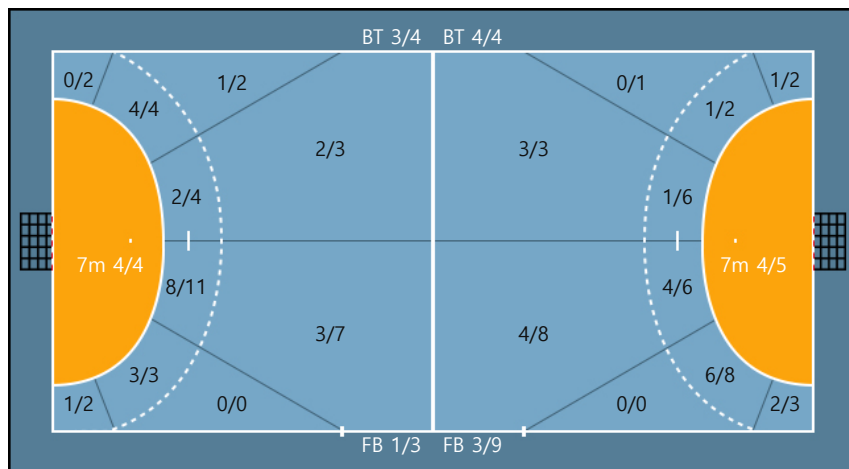

[SK 핸드볼 코리아리그(일반부)]

Shot Distribution

2023. 01. 29 14:00 광주빛고을체육관

Referees : 이가을 / 차창환

Technical officer : 김영진 / 엄태권

MVP : 24. 강경민(광주도시공사)

광주도시공사

28

16 : 13
12 : 13

26

부산시설공단

광주도시공사

Players

Goals / Shots

1. 손민지		
0/0	0/0	0/0
0/0	0/0	0/0
0/0	0/0	0/0

2. 방민서		
0/1	0/0	0/0
0/0	0/0	0/0
0/0	0/0	0/0

7. 김수민		
0/0	0/0	0/0
0/0	0/0	0/0
0/0	0/0	0/0

9. 서아루		
1/1	0/0	0/1
0/0	0/0	0/0
1/1	0/0	0/1

10. 원선희		
0/0	0/0	0/1
0/0	0/0	0/0
1/1	0/0	0/0

11. 이슬기		
0/0	0/0	0/0
0/0	0/0	0/0
0/0	0/0	0/0

13. 정현희		
0/0	0/0	1/2
0/1	0/0	0/0
3/3	0/0	2/2

14. 나지현		
0/0	0/0	0/0
0/0	0/0	0/0
0/0	0/0	0/0

20. 김지혜		
0/0	0/0	0/0
0/0	0/0	0/0
0/0	0/0	0/0

21. 김금순		
0/0	0/0	0/1
0/0	0/0	0/0
0/0	0/0	0/0

22. 박세림		
0/0	0/0	0/0
0/0	0/0	0/0
0/0	0/0	0/0

23. 송혜수		
0/0	0/0	1/1
0/1	0/0	0/0
4/4	0/0	0/0

24. 강경민		
1/1	0/1	3/3
0/0	0/1	0/1
2/2	0/0	3/3

29. 김지현		
2/2	0/0	0/0
2/2	0/0	0/1
0/0	0/0	1/1

88. 박조은		
0/0	0/0	0/0
0/0	0/0	0/0
0/0	0/0	0/0

Post: 1 Blocked: 3

Missed: 1 Blocked: 2

Team

Goals / Shots

Team		
4/5	0/1	5/9
2/4	0/1	0/2
11/11	0/0	6/7

Missed: 1 Post: 1 Blocked: 5

Offense

Defense

Goalkeepers

Goals / Shots

1. 손민지		
0/0	0/0	0/0
0/0	0/0	0/0
0/0	0/0	2/2

88. 박조은		
2/5	0/0	4/5
2/5	1/1	2/8
7/8	1/1	5/7

2Min	2 Minute Suspensions	AS	Assists	BS	Block Shots	BT	Breakthroughs	RB	Rebound
DR	Disqualification with report	RC	Red cards	FB	Fast Breaks	G/S	Goals/Shots	BD	Blocked
S/S	Saves/Shots	YC	Yellow cards	ST	Steals	TF	Technical Faults	%	Efficiency