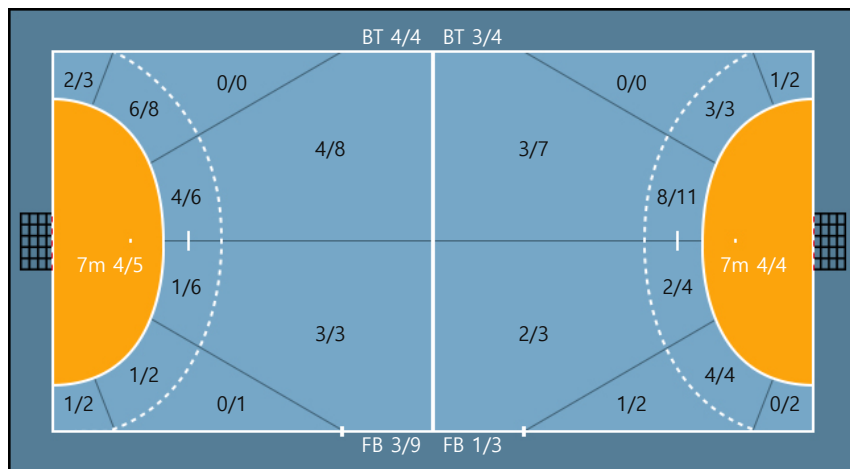

Missed: 1 Blocked: 1

Team

Goals / Shots

Team		
2/5	0/0	4/5
2/5	1/1	2/8
7/8	1/1	7/9

Missed: 2 Post: 0 Blocked: 1

Offense

Defense

Goalkeepers