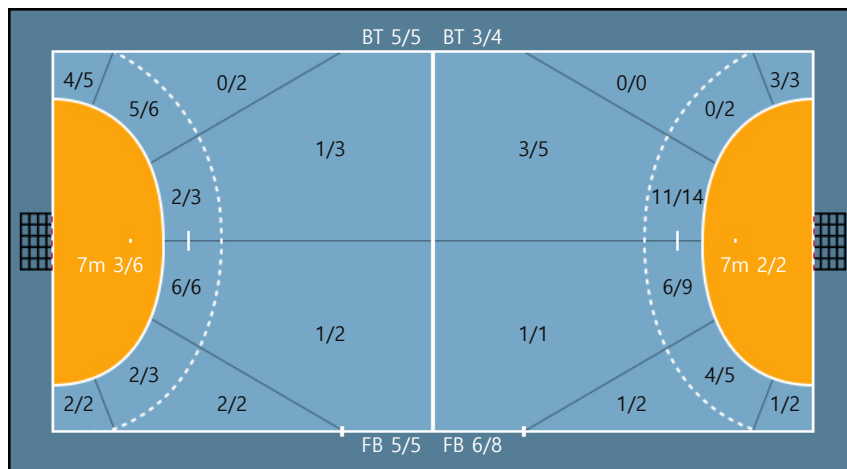

[SK 핸드볼 코리아리그(일반부)]

Shot Distribution

2023. 01. 29 16:00 광주빛고을체육관

Referees : 이형철 / 이은하

Technical officer : 오용기 / 엄태권

MVP : 31. 최지혜(경남개발공사)

경남개발공사

32

15 : 14
17 : 14

28

대구광역시청

대구광역시청

Players

Goals / Shots

2. 신민희		
0/0	0/0	0/0
0/0	0/0	0/0
0/0	0/0	0/0

7. 이원정		
0/0	0/0	1/1
0/0	0/0	0/0
0/0	0/0	0/0

9. 최경빈		
0/0	0/0	0/0
0/0	0/0	0/0
0/0	0/0	2/3

12. 이현정		
0/0	0/0	0/0
0/0	0/0	0/0
0/0	0/0	0/0

13. 김민진		
0/0	0/0	0/0
0/0	0/0	0/0
0/0	0/0	0/0

Missed: 1

17. 박지원		
0/0	0/0	0/0
0/0	0/0	0/0
0/0	0/0	0/0

19. 허수림		
1/1	0/0	1/1
0/0	0/0	0/0
0/1	0/0	0/0

20. 황은진		
0/1	0/0	0/0
0/0	0/0	1/1
1/1	1/1	1/3

21. 김선화		
0/0	0/0	0/0
0/0	0/0	0/0
0/0	0/0	0/0

22. 김희진		
0/1	0/0	3/3
0/0	0/0	0/0
1/1	1/1	3/4

Blocked: 1

Post: 1

23. 김아영		
0/0	0/0	0/1
0/1	0/0	0/0
2/2	0/0	3/3

27. 이혜원		
1/1	0/0	0/0
0/0	0/0	0/0
2/2	0/0	3/3

28. 안혜인		
0/0	0/0	0/0
0/0	0/0	0/0
0/0	0/0	0/0

56. 강은지		
0/0	0/0	0/0
0/0	0/0	0/0
0/0	0/0	0/0

Blocked: 1

Missed: 1 Blocked: 1

Team

Goals / Shots

Team		
2/4	0/0	5/6
0/1	0/0	1/1
6/7	2/2	12/16

Missed: 2 Post: 1 Blocked: 3

Offense

Defense

Goalkeepers

Goals / Shots

12. 이현정		
10/11	1/1	4/5
2/5	0/0	2/4
9/10	0/0	3/3

2Min	2 Minute Suspensions	AS	Assists	BS	Block Shots	BT	Breakthroughs	RB	Rebound
DR	Disqualification with report	RC	Red cards	FB	Fast Breaks	G/S	Goals/Shots	BD	Blocked
S/S	Saves/Shots	YC	Yellow cards	ST	Steals	TF	Technical Faults	%	Efficiency