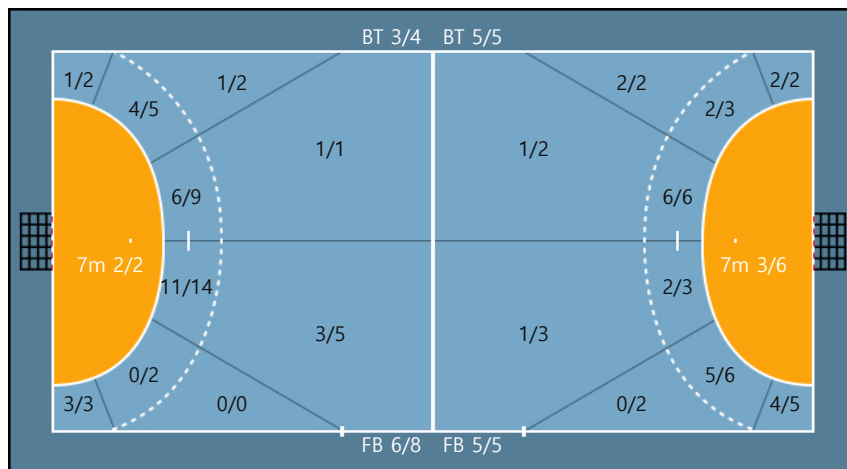

[SK 핸드볼 코리아리그(일반부)]

Shot Distribution

2023. 01. 29 16:00 광주빛고을체육관

Referees : 이형철 / 이은하

Technical officer : 오용기 / 엄태권

MVP : 31. 최지혜(경남개발공사)

경남개발공사

32

15 : 14
17 : 14

28

대구광역시청

경남개발공사

Players

Goals / Shots

1. 오사라		
0/0	0/0	0/0
0/0	0/0	0/0
0/0	0/0	0/0

2. 정예영		
4/4	0/0	1/1
1/2	0/0	0/0
0/0	0/0	0/0

7. 노희경		
0/0	0/0	0/0
0/0	0/0	0/0
0/0	0/0	0/0

11. 김연우		
0/1	0/0	0/0
0/0	1/1	0/0
0/0	0/0	0/0

16. 이민영		
0/0	0/0	0/0
0/0	0/0	0/0
0/0	0/0	0/0

Post: 1

Missed: 2 Blocked: 1

18. 배민희		
1/1	0/0	0/0
0/1	0/0	0/0
0/0	0/0	2/2

21. 유혜정		
0/0	0/0	0/0
0/0	0/0	0/0
0/0	0/0	0/0

23. 허유진		
0/0	0/0	0/0
0/0	0/0	0/0
0/0	0/0	0/0

24. 김소라		
1/1	1/1	1/1
0/1	0/0	2/2
3/3	0/0	1/1

27. 강다혜		
0/0	0/0	0/1
0/0	0/0	0/2
3/4	0/0	0/0

Missed: 1

29. 김이슬		
0/0	0/0	0/0
0/0	0/0	0/0
0/0	0/0	0/0

31. 최지혜		
4/4	0/0	2/2
1/1	0/0	0/0
3/3	0/0	0/0

Post: 1 Blocked: 2

Team

Goals / Shots

Team		
10/11	1/1	4/5
2/5	1/1	2/4
9/10	0/0	3/3

Missed: 3 Post: 2 Blocked: 3

Offense

Defense

Goalkeepers

Goals / Shots

1. 오사라		
2/4	0/0	5/6
0/1	0/0	1/1
6/7	2/2	12/16

2Min	2 Minute Suspensions	AS	Assists	BS	Block Shots	BT	Breakthroughs	RB	Rebound
DR	Disqualification with report	RC	Red cards	FB	Fast Breaks	G/S	Goals/Shots	BD	Blocked
S/S	Saves/Shots	YC	Yellow cards	ST	Steals	TF	Technical Faults	%	Efficiency