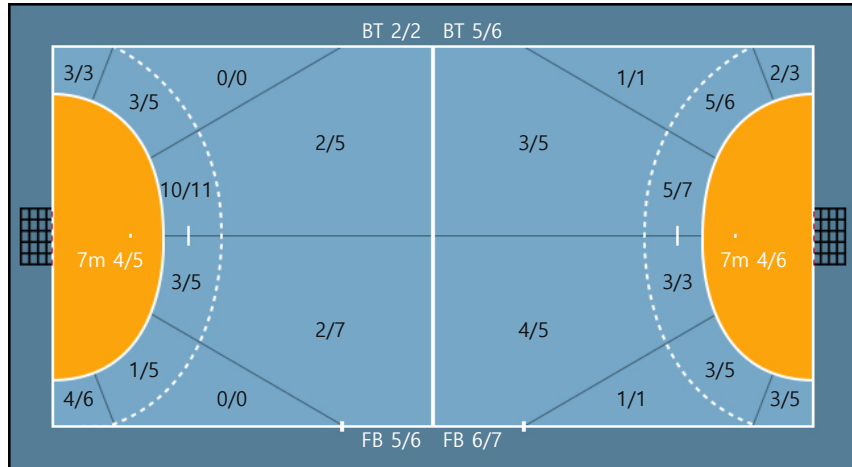

97. 우하림		
0/0	0/0	0/0
0/0	0/0	0/0
0/0	0/0	0/0

Team

Goals / Shots

Team		
6/6	0/1	2/2
2/4	1/1	2/4
9/14	0/2	10/14

Missed: 3 Post: 1 Blocked: 2

Offense

Defense

Goalkeepers