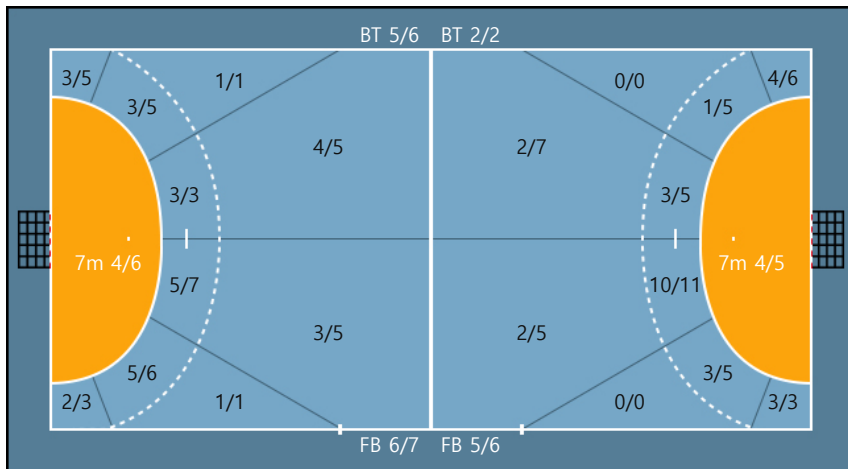

[SK 핸드볼 코리아리그(일반부)]

Shot Distribution

2023. 02. 03 18:00 광주빛고을체육관

Referees : 조용현 / 박현진
Technical officer : 강태구 / 서근영
MVP : 20. 김하경(SK슈가글라이더즈)

서울시청

32

16 : 20
16 : 15

35

SK슈가글라이더즈

SK슈가글라이더즈

Players

Goals / Shots

6. 최수지		
1/1	0/0	1/1
0/0	0/0	1/1
0/0	0/0	1/1

7. 김수정		
0/0	0/0	0/0
0/0	0/0	0/0
0/0	0/0	0/0

8. 이한솔		
0/0	0/0	0/0
0/0	0/0	0/0
0/1	0/0	0/0

9. 신다빈		
0/0	0/0	0/0
0/0	0/0	0/0
0/0	0/0	0/0

11. 연은영		
0/0	0/0	0/0
0/0	0/0	0/0
0/0	0/0	0/0

12. 이민지		
0/0	0/0	0/0
0/0	1/1	0/0
0/0	0/0	0/0

15. 최수민		
0/0	0/0	0/0
1/1	0/0	0/1
0/0	0/0	2/2

17. 이현주		
1/1	0/0	0/0
0/0	1/1	0/0
1/2	0/0	0/0

19. 김금정		
0/0	0/0	0/0
0/0	0/0	0/0
0/0	0/0	0/0

20. 김하경		
2/2	1/1	0/1
1/2	0/0	0/1
2/3	0/0	1/1

21. 심해인		
0/0	0/0	0/0
0/0	0/0	0/0
0/0	0/0	0/0

22. 배은비		
0/0	0/0	0/0
0/0	0/0	0/0
0/0	0/0	0/0

23. 송지은		
2/2	0/0	0/0
1/1	0/0	1/1
1/1	0/0	0/0

24. 권한나		
1/1	0/0	0/0
0/0	0/0	0/0
2/4	0/0	2/3

27. 김의진		
0/0	0/0	0/0
0/0	0/0	0/0
0/0	0/0	1/1

Blocked: 2

Post: 1

29. 유소정		
2/3	0/0	0/0
1/1	0/0	0/1
2/2	0/0	1/1

86. 김수연		
0/0	0/0	0/0
0/0	0/0	0/0
0/0	0/0	0/0

Team

Goals / Shots

Team		
9/10	1/1	1/2
4/5	2/2	2/5
8/13	0/0	8/9

Missed: 0 Post: 1 Blocked: 2

Offense

Defense

Goalkeepers

Goals / Shots

12. 이민지		
6/6	0/1	2/2
2/4	0/0	2/4
9/14	0/2	10/14

2Min	2 Minute Suspensions	AS	Assists	BS	Block Shots	BT	Breakthroughs	RB	Rebound
DR	Disqualification with report	RC	Red cards	FB	Fast Breaks	G/S	Goals/Shots	BD	Blocked
S/S	Saves/Shots	YC	Yellow cards	ST	Steals	TF	Technical Faults	%	Efficiency