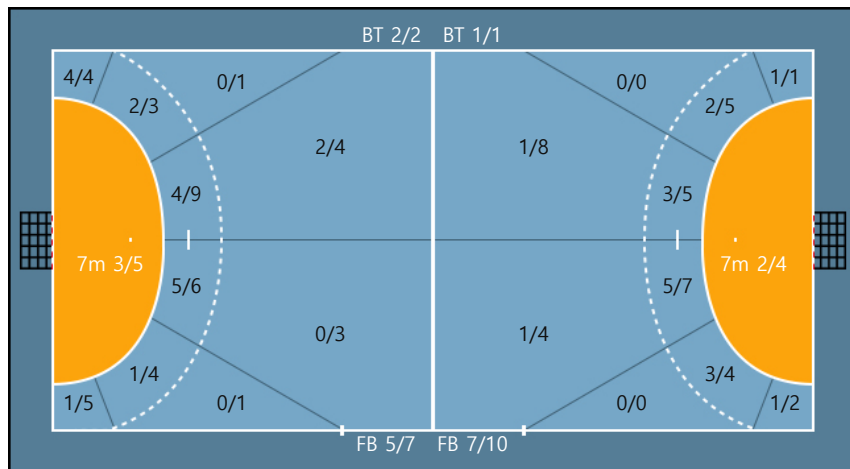

Blocked: 1

3

88. 박조은		
0/0	0/0	0/0
0/0	0/0	0/0
0/0	0/0	0/0

Team

Goals / Shots

Team		
2/4	0/1	3/5
3/5	0/0	0/1
8/12	1/1	5/9

Missed: 5 Post: 2 Blocked: 5

**Offense**