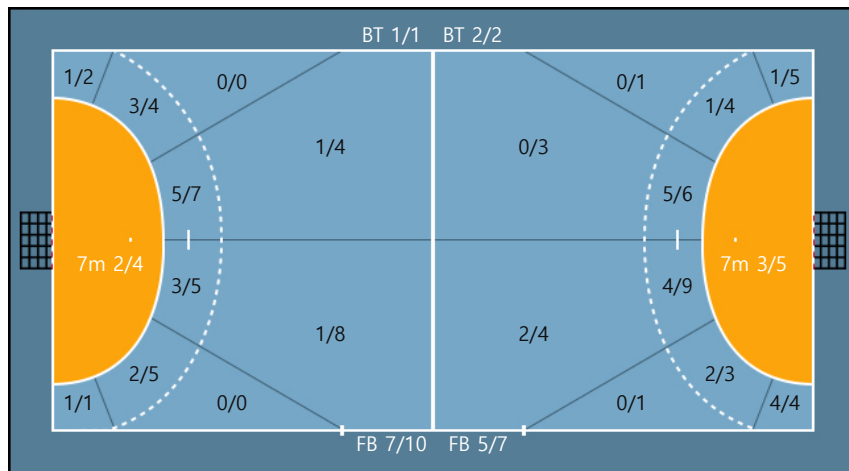

Missed: 1 Post: 1 Blocked: 4

Offense

Defense

Goalkeepers

Goals / Shots

1. 오사라		
2/4	0/1	3/5
3/5	0/0	0/1
8/12	1/1	5/9

2Min	2 Minute Suspensions	AS	Assists	BS	Block Shots	BT	Breakthroughs	RB	Rebound
DR	Disqualification with report	RC	Red cards	FB	Fast Breaks	G/S	Goals/Shots	BD	Blocked
S/S	Saves/Shots	YC	Yellow cards	ST	Steals	TF	Technical Faults	%	Efficiency