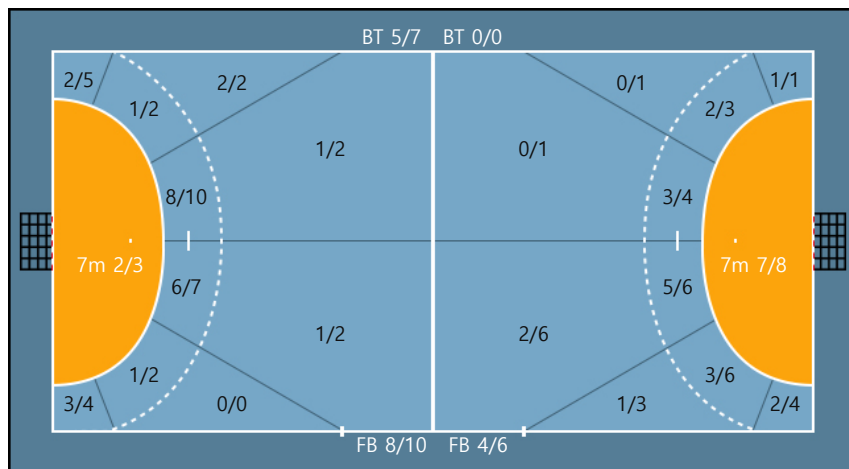

[SK 핸드볼 코리아리그(일반부)]

Shot Distribution

2023. 02. 05 16:00 광주빛고을체육관

Referees : 구본욱 / 정진영

Technical officer : 강태구 / 서근영

MVP : 23. 이미경(부산시설공단)

대구광역시청

26

10 : 11
16 : 16

27

부산시설공단

부산시설공단

Players

Goals / Shots

3. 함지선		
0/0	0/0	0/0
1/1	0/0	0/0
1/1	0/0	0/0

Missed: 1

7. 신진미		
0/0	0/0	0/0
0/0	0/0	0/0
0/0	0/0	0/0

9. 정가희		
1/1	0/0	0/0
0/0	0/0	0/0
0/0	0/0	1/1

Post: 1 Blocked: 1

10. 송해리		
0/0	0/0	0/0
0/0	0/0	0/0
1/1	0/0	1/1

11. 강은혜		
0/0	0/0	0/0
0/0	0/0	0/0
0/0	0/0	0/0

Post: 1

13. 홍주예		
0/0	0/0	0/0
0/0	0/0	0/0
0/0	0/0	0/0

17. 김진이		
0/1	0/0	0/0
0/0	0/0	0/0
0/0	0/0	1/1

19. 김다영		
0/0	0/0	1/1
0/0	0/0	0/0
0/0	0/0	0/0

20. 지은혜		
0/0	0/0	0/1
0/0	0/0	0/0
1/1	0/0	1/1

Missed: 1 Blocked: 1

23. 이미경		
0/0	0/0	1/2
0/0	0/0	1/1
3/3	0/0	1/1

24. 알리나		
2/2	0/0	2/2
1/1	0/0	0/0
0/0	0/0	1/1

Missed: 2 Post: 1

27. 조하랑		
2/2	0/0	1/1
0/0	0/0	0/0
1/1	0/0	1/1

28. 가비나		
0/0	0/0	0/0
0/0	0/0	0/0
0/0	0/0	0/0

74. 이주현		
0/0	0/0	0/0
0/0	0/0	0/0
0/0	0/0	0/0

77. 박시연		
0/1	0/0	0/0
0/0	0/0	0/0
0/1	0/0	0/0

Team

Goals / Shots

Team		
5/7	0/0	5/7
2/2	0/0	1/1
7/8	0/0	7/7

Missed: 4 Post: 3 Blocked: 2

Offense

Defense

Goalkeepers

Goals / Shots

28. 가비나		
2/4	0/0	2/2
0/1	0/2	0/3
7/8	0/0	7/9

74. 이주현		
1/1	0/0	1/1
0/1	0/0	0/0
2/4	0/0	4/4

2Min	2 Minute Suspensions	AS	Assists	BS	Block Shots	BT	Breakthroughs	RB	Rebound
DR	Disqualification with report	RC	Red cards	FB	Fast Breaks	G/S	Goals/Shots	BD	Blocked
S/S	Saves/Shots	YC	Yellow cards	ST	Steals	TF	Technical Faults	%	Efficiency