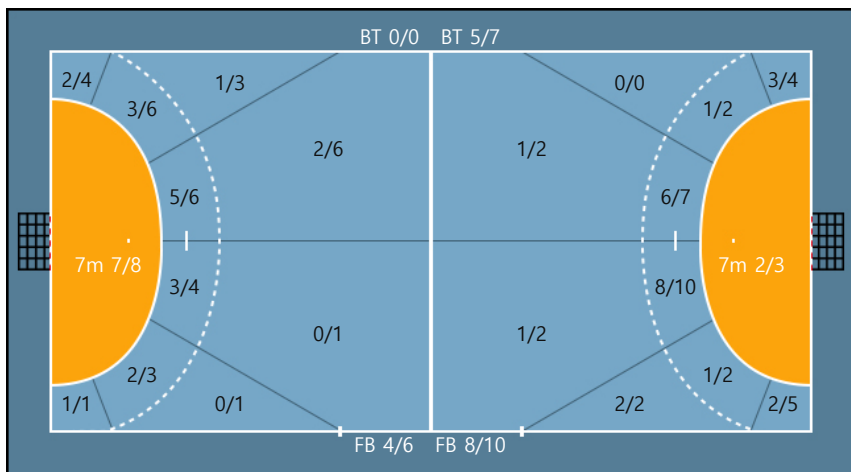

[SK 핸드볼 코리아리그(일반부)]

Shot Distribution

2023. 02. 05 16:00 광주빛고을체육관

Referees : 구본옥 / 정진영
Technical officer : 강태구 / 서근영
MVP : 23. 이미경(부산시설공단)

대구광역시청

26

10 : 11
16 : 16

27

부산시설공단

대구광역시청

Players

Goals / Shots

2. 신민희		
0/0	0/0	0/0
0/0	0/0	0/0
0/0	0/0	0/0

7. 이원정		
1/1	0/0	1/1
0/0	0/0	0/0
1/1	0/0	0/0

9. 최경빈		
1/1	0/0	0/0
0/0	0/0	0/0
0/0	0/0	0/0

12. 이현정		
0/0	0/0	0/0
0/0	0/0	0/0
0/0	0/0	0/0

13. 김민진		
0/0	0/0	0/0
0/0	0/0	0/0
0/0	0/0	0/0

Blocked: 2

17. 박지원		
0/0	0/0	0/0
0/0	0/0	0/0
0/0	0/0	0/0

19. 허수림		
0/0	0/0	0/0
0/0	0/0	0/0
0/0	0/0	0/0

20. 황은진		
0/1	0/0	0/0
0/0	0/0	0/0
1/2	0/0	3/3

21. 김선화		
1/1	0/0	1/1
0/1	0/1	0/0
5/5	0/0	3/5

22. 김희진		
0/1	0/0	1/1
0/0	0/0	0/3
0/2	0/0	3/3

Missed: 1 Post: 1

Post: 1

23. 김아영		
0/0	0/0	0/0
0/0	0/1	0/0
1/1	0/0	1/1

24. 김예진		
0/0	0/0	0/0
0/0	0/0	0/0
0/0	0/0	0/0

27. 이혜원		
0/0	0/0	0/0
0/1	0/0	0/0
1/1	0/0	1/1

28. 안혜인		
0/0	0/0	0/0
0/0	0/0	0/0
0/0	0/0	0/0

56. 강은지		
0/0	0/0	0/0
0/0	0/0	0/0
0/0	0/0	0/0

Team

Goals / Shots

Team		
3/5	0/0	3/3
0/2	0/2	0/3
9/12	0/0	11/13

Missed: 1 Post: 2 Blocked: 2

Offense

Defense

Goalkeepers

Goals / Shots

12. 이현정		
5/7	0/0	5/7
2/2	0/0	1/1
7/8	0/0	7/7

2Min	2 Minute Suspensions	AS	Assists	BS	Block Shots	BT	Breakthroughs	RB	Rebound
DR	Disqualification with report	RC	Red cards	FB	Fast Breaks	G/S	Goals/Shots	BD	Blocked
S/S	Saves/Shots	YC	Yellow cards	ST	Steals	TF	Technical Faults	%	Efficiency