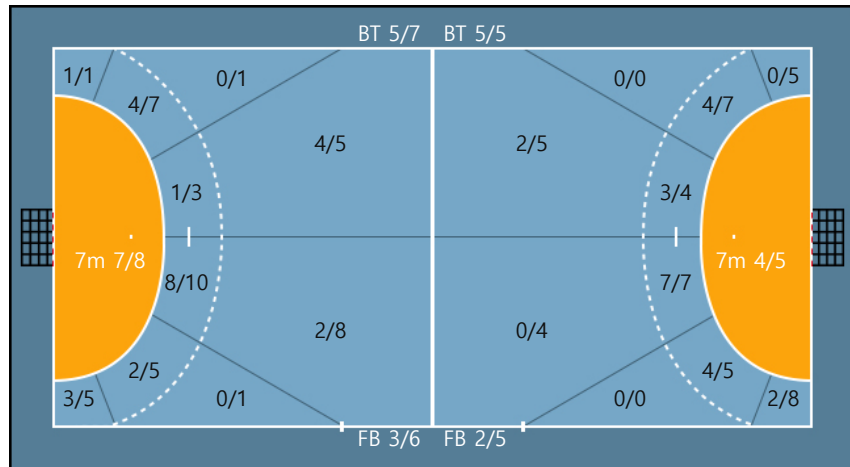

Team		
8/10	0/0	7/7
4/5	0/0	1/4
6/12	2/2	5/10

Missed: 2 Post: 3 Blocked: 3

Offense

Defense

Goalkeepers

Goals / Shots

86. 김수연		
6/6	0/0	2/5
0/2	0/0	0/2
9/13	3/4	6/11

2Min	2 Minute Suspensions	AS	Assists	BS	Block Shots	BT	Breakthroughs	RB	Rebound
DR	Disqualification with report	RC	Red cards	FB	Fast Breaks	G/S	Goals/Shots	BD	Blocked
S/S	Saves/Shots	YC	Yellow cards	ST	Steals	TF	Technical Faults	%	Efficiency