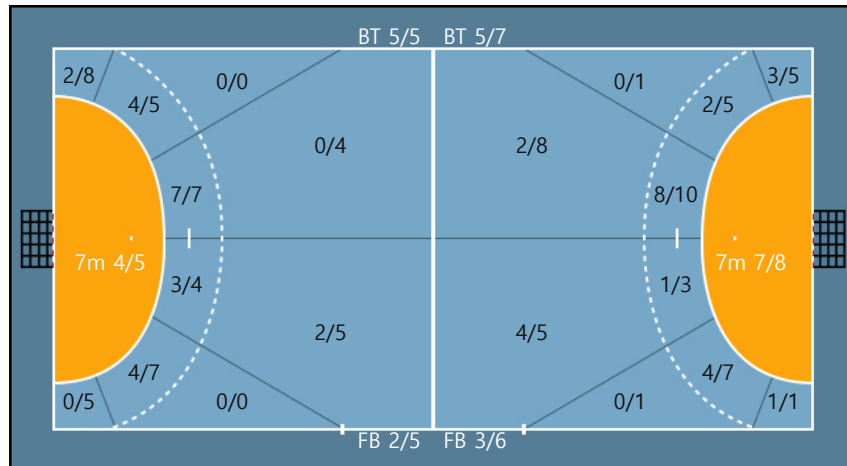

[SK 핸드볼 코리아리그(일반부)]

Shot Distribution

2023. 02. 10 12:00 SK핸드볼경기장

Referees : 이가을 / 차창환

Technical officer : 서근영 / 이향걸

MVP : 17. 이현주(SK슈가글라이더즈)

SK슈가글라이더즈 33   16 : 10   **26**   **인천광역시청**
인천광역시청

Players

Goals / Shots

1. 최민정		
0/0	0/0	0/0
0/0	0/0	0/0
0/0	0/0	0/0

6. 이효진		
1/1	0/0	0/0
0/0	0/0	0/1
1/1	0/0	1/1

7. 신은주		
0/0	0/0	0/1
0/1	0/0	0/0
1/2	0/0	1/1

8. 여인지		
0/0	0/0	0/0
0/0	0/0	0/0
0/0	0/0	0/0

13. 장나연		
0/0	0/0	1/1
0/0	0/0	0/0
1/1	1/1	0/0

Missed: 3 Post: 1

Blocked: 1

16. 이가은		
0/0	0/0	0/0
0/0	0/0	0/0
0/0	0/0	0/0

18. 김한령		
5/5	0/0	0/0
0/0	0/0	0/0
0/1	0/0	1/2

Missed: 2

19. 이한주		
0/0	0/0	0/0
0/0	0/0	0/0
0/0	0/0	0/0

20. 김설희		
0/0	0/0	0/0
0/0	0/0	0/0
0/0	0/0	0/1

21. 김성은		
0/0	0/0	0/0
0/0	0/0	0/0
1/1	0/0	0/1

23. 오예담		
0/0	0/0	0/0
0/1	0/0	0/0
3/5	0/0	1/1

24. 차서연		
0/0	0/0	0/1
0/0	0/0	0/0
0/0	1/1	0/1

Missed: 1

26. 강주빈		
0/0	0/0	0/0
0/0	0/0	0/0
1/1	0/1	1/1

29. 신다래		
0/0	0/0	1/2
0/0	0/0	0/1
1/1	1/1	1/2

45. 김도윤		
0/0	0/0	0/0
0/0	0/0	0/0
0/0	0/0	0/0

Blocked: 1

Team

Goals / Shots

Team		
6/6	0/0	2/5
0/2	0/0	0/2
9/13	3/4	6/11

Missed: 6 Post: 1 Blocked: 2

Offense

Defense

Goalkeepers

Goals / Shots

16. 이가은		
8/10	0/0	7/7
4/5	0/0	1/4
6/12	2/2	5/10