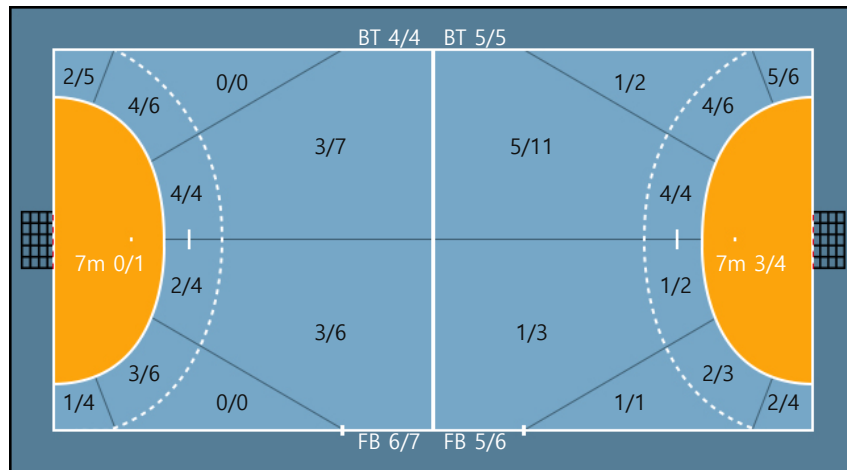

[SK 핸드볼 코리아리그(일반부)]

Shot Distribution

2023. 02. 10 14:00 SK핸드볼경기장

Referees : 박현진 / 조용현
Technical officer : 이항걸 / 서근영
MVP : 88. 박조은(광주도시공사)

대구광역시청

22

13 : 18
9 : 11

29

광주도시공사

대구광역시청

Players

Goals / Shots

2. 신민희		
0/0	0/0	0/0
0/0	0/0	0/0
0/0	0/0	0/0

7. 이원정		
0/1	0/0	1/1
0/0	0/0	0/1
1/1	0/0	1/1

9. 최경빈		
0/0	0/0	1/1
0/0	0/0	0/0
0/1	0/0	0/0

12. 이현정		
0/0	0/0	0/0
0/0	0/0	0/0
0/0	0/0	0/0

13. 김민진		
0/0	0/0	0/0
0/0	0/0	0/0
0/0	0/0	0/0

Post: 3

Blocked: 1

17. 박지원		
0/0	0/0	0/0
0/0	0/0	0/0
0/1	0/0	0/0

19. 허수림		
2/2	0/0	1/1
0/0	0/0	0/0
1/2	0/0	0/1

20. 황은진		
0/0	0/0	0/0
1/1	0/0	0/0
0/0	0/0	0/1

21. 김선화		
1/2	0/0	0/0
0/1	0/0	0/0
0/0	0/0	1/1

22. 김희진		
0/1	0/0	1/1
0/0	0/0	0/0
1/3	0/0	3/5

Post: 1

23. 김아영		
0/0	0/0	0/0
0/0	0/0	0/0
0/0	0/0	0/0

24. 김예진		
0/0	0/0	0/0
0/0	0/0	0/0
0/0	0/0	0/0

27. 이혜원		
3/3	0/0	1/1
1/2	0/0	0/0
0/0	0/0	1/2

28. 안혜인		
0/0	0/0	0/0
0/0	0/0	0/0
0/0	0/0	0/0

56. 강은지		
0/0	0/0	0/0
0/0	0/0	0/0
0/0	0/0	0/0

Missed: 1 Blocked: 1

Team

Goals / Shots

Team		
6/9	0/0	5/5
2/4	0/0	0/1
3/8	0/0	6/11

Missed: 1 Post: 4 Blocked: 2

Offense

Defense

Goalkeepers

Goals / Shots

12. 이현정		
5/7	0/0	5/6
1/3	0/0	0/6
11/13	3/3	4/6

2Min	2 Minute Suspensions	AS	Assists	BS	Block Shots	BT	Breakthroughs	RB	Rebound
DR	Disqualification with report	RC	Red cards	FB	Fast Breaks	G/S	Goals/Shots	BD	Blocked
S/S	Saves/Shots	YC	Yellow cards	ST	Steals	TF	Technical Faults	%	Efficiency