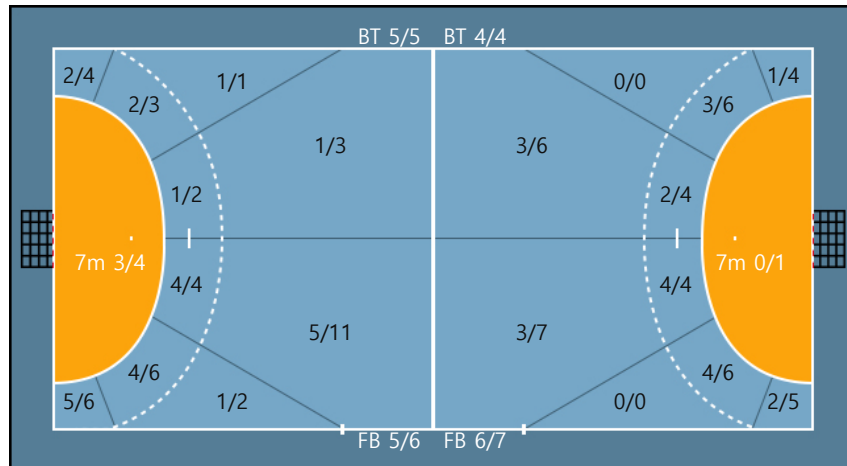

[SK 핸드볼 코리아리그(일반부)]

Shot Distribution

2023. 02. 10 14:00 SK핸드볼경기장

Referees : 박현진 / 조용현
Technical officer : 이항걸 / 서근영
MVP : 88. 박조은(광주도시공사)

대구광역시청

22

13 : 18
9 : 11

29

광주도시공사

광주도시공사

Players

Goals / Shots

1. 손민지		
0/0	0/0	0/0
0/0	0/0	0/0
0/0	0/0	0/0

2. 방민서		
0/0	0/0	0/0
0/0	0/0	0/1
0/0	0/0	0/0

7. 김수민		
0/0	0/0	0/0
0/0	0/0	0/1
1/1	0/0	1/1

9. 서아루		
0/0	0/0	1/1
0/0	0/0	0/0
0/0	1/1	1/1

10. 원선필		
0/0	0/0	0/0
0/0	0/0	0/0
0/0	1/1	0/0

11. 이슬기		
0/0	0/0	0/0
0/0	0/0	0/0
1/1	0/0	1/1

13. 정현희		
2/2	0/0	1/1
0/0	0/0	0/1
0/0	0/0	0/0

14. 나지현		
0/0	0/0	0/0
0/0	0/0	0/0
0/1	0/0	0/1

18. 한승미		
0/0	0/0	0/0
0/0	0/0	0/0
0/0	0/0	0/0

20. 김지혜		
0/0	0/0	0/0
0/0	0/0	0/0
0/0	0/0	0/0

Post: 1

21. 김금순		
0/0	0/0	0/0
0/1	0/0	0/0
1/1	0/0	0/0

22. 박세림		
0/0	0/0	0/0
0/0	0/0	0/1
0/0	0/0	0/0

23. 송혜수		
0/0	0/0	0/1
0/1	0/0	0/1
1/1	0/0	0/0

24. 강경민		
3/4	0/0	3/3
1/1	0/0	0/0
3/3	1/1	1/2

29. 김지현		
0/1	0/0	0/0
0/0	0/0	0/1
4/5	0/0	0/0

Blocked: 1

Post: 1

88. 박조은		
0/0	0/0	0/0
0/0	0/0	0/0
0/0	0/0	0/0

Team

Goals / Shots

Team		
5/7	0/0	5/6
1/3	0/0	0/6
11/13	3/3	4/6

Missed: 0 Post: 2 Blocked: 1

Offense

Defense

Goalkeepers

Goals / Shots

1. 손민지		
2/2	0/0	2/2
0/1	0/0	0/0
0/1	0/0	4/5

88. 박조은		
4/7	0/0	3/3
2/3	0/0	0/1
3/7	0/0	2/6