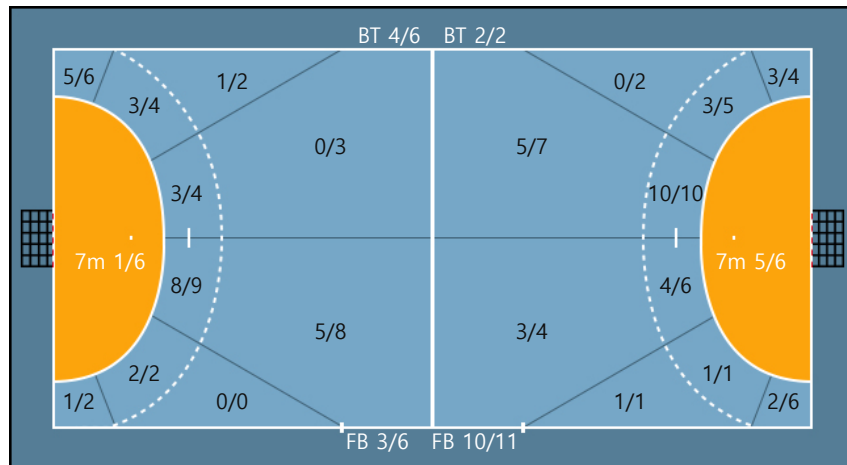

[SK 핸드볼 코리아리그(일반부)]

Shot Distribution

2023. 02. 10 16:00 SK핸드볼경기장

Referees : 서태웅 / 이형철
Technical officer : 김국환 / 김영진
MVP : 27. 조하람(부산시설공단)

부산시설공단 37 19 : 9 29 경남개발공사

경남개발공사

Players

Goals / Shots

1. 오사라 0/0 0/0 0/0 0/0 0/0 0/0 0/0 0/0 0/0	2. 정예영 1/4 0/0 1/1 0/0 0/0 0/0 2/2 0/0 0/1	7. 노희경 0/0 0/0 0/0 0/1 0/0 0/0 0/0 0/0 0/0	11. 김연우 0/0 0/0 0/0 0/0 0/0 0/0 0/0 0/0 0/0	16. 이민영 0/0 0/0 0/0 0/0 0/0 0/0 0/0 0/0 0/0
18. 배민희 2/2 0/0 0/0 0/0 0/0 1/1 0/0 1/1 2/3	19. 이지우 0/0 0/0 0/0 0/0 0/0 0/0 0/0 0/0 0/0	21. 유혜정 1/1 0/0 2/2 0/0 0/0 0/1 1/2 0/0 2/2	23. 허유진 0/0 0/0 0/0 0/0 0/0 0/0 0/0 0/0 0/0	24. 김소라 2/2 1/1 3/3 0/0 0/0 0/0 0/0 0/0 2/2
27. 강다혜 0/0 0/0 0/0 0/0 0/0 0/1 1/2 0/0 1/2	29. 김이슬 0/0 0/0 0/0 0/0 0/0 0/0 0/0 0/0 0/0	31. 최지혜 1/2 0/0 0/0 0/0 0/0 0/0 2/3 0/0 0/1	Missed: 1 Blocked: 1	

Missed: 1 Post: 1
Blocked: 2

Team

Goals / Shots

Team	1	2	3
7/11	1/1	6/6	
0/1	0/0	1/3	
6/9	1/1	7/11	

Missed: 2 Post: 1 Blocked: 3

Offense

Defense

Goalkeepers

Goals / Shots

1. 오사라	1	2	3
5/8	0/0	6/6	
5/8	0/0	1/4	
8/10	0/0	12/13	

2Min	2 Minute Suspensions	AS	Assists	BS	Block Shots	BT	Breakthroughs	RB	Rebound
DR	Disqualification with report	RC	Red cards	FB	Fast Breaks	G/S	Goals/Shots	BD	Blocked
S/S	Saves/Shots	YC	Yellow cards	ST	Steals	TF	Technical Faults	%	Efficiency