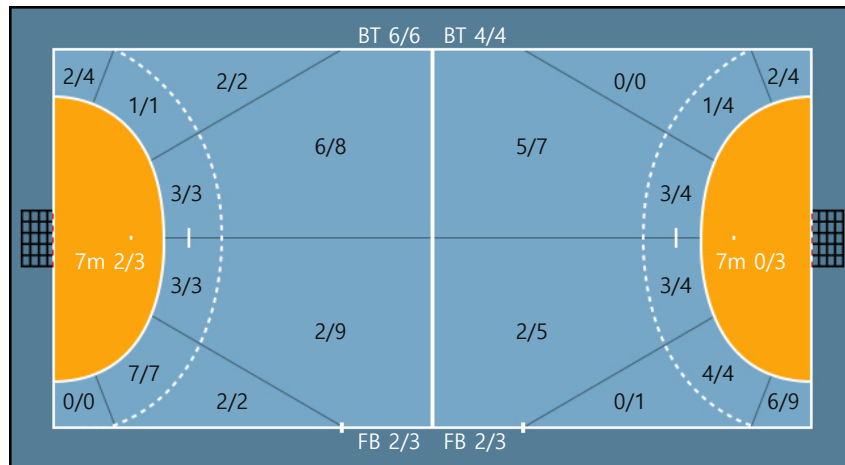

[SK 핸드볼 코리아리그(일반부)]

Shot Distribution

2023. 02. 12 12:00 SK핸드볼경기장

Referees : 박현진 / 조용현
Technical officer : 김영진 / 서근영
MVP : 27. 조하랑(부산시설공단)

부산시설공단

30

14 : 15
16 : 11

26

인천광역시청

부산시설공단

Players

Goals / Shots

3. 함지선		
1/1	0/0	0/0
1/1	0/0	0/0
0/0	0/1	0/0

Post: 1

7. 신진미		
0/0	0/0	0/0
0/0	0/0	0/0
0/0	0/0	0/0

9. 정가희		
0/0	0/0	0/0
0/0	0/0	0/0
0/0	0/0	0/0

10. 송해리		
0/0	0/0	0/0
0/0	0/0	0/0
0/0	0/0	0/0

11. 강은혜		
0/0	0/0	1/1
0/0	0/0	1/1
2/2	0/0	1/1

13. 홍주예		
0/0	0/0	0/0
0/0	0/0	0/0
0/0	0/0	0/0

17. 김진이		
1/1	0/0	1/1
0/0	0/0	0/0
0/0	0/0	0/0

Missed: 2

19. 김다영		
0/0	0/0	0/0
0/0	0/0	0/0
0/0	0/0	0/0

20. 지은혜		
1/1	0/0	0/0
0/0	0/0	0/0
2/2	0/0	0/1

Blocked: 1

23. 이미경		
3/4	0/0	1/1
1/1	0/0	0/0
1/2	0/0	1/1

Post: 2

24. 알리나		
2/3	0/0	2/2
0/0	0/0	1/1
1/1	0/0	0/0

Missed: 1 Post: 1

27. 조하랑		
2/2	0/0	0/0
0/0	0/0	0/0
1/1	0/0	2/2

28. 가비나		
0/0	0/0	0/0
0/0	0/0	0/0
0/0	0/0	0/0

74. 이주현		
0/0	0/0	0/0
0/0	0/0	0/0
0/0	0/0	0/0

77. 박시연		
0/0	0/0	0/0
0/0	0/0	0/0
0/0	0/0	0/0

Blocked: 1

Team

Goals / Shots

Team		
10/12	0/0	5/5
2/2	0/0	2/2
7/8	0/1	4/5

Missed: 3 Post: 4 Blocked: 2

Offense

Defense

Goalkeepers

Goals / Shots

28. 가비나		
3/4	2/2	3/3
0/1	0/0	0/0
3/6	1/2	6/10

74. 이주현		
2/2	1/2	0/0
0/0	0/0	0/1
3/3	0/0	2/2

2Min	2 Minute Suspensions	AS	Assists	BS	Block Shots	BT	Breakthroughs	RB	Rebound
DR	Disqualification with report	RC	Red cards	FB	Fast Breaks	G/S	Goals/Shots	BD	Blocked
S/S	Saves/Shots	YC	Yellow cards	ST	Steals	TF	Technical Faults	%	Efficiency